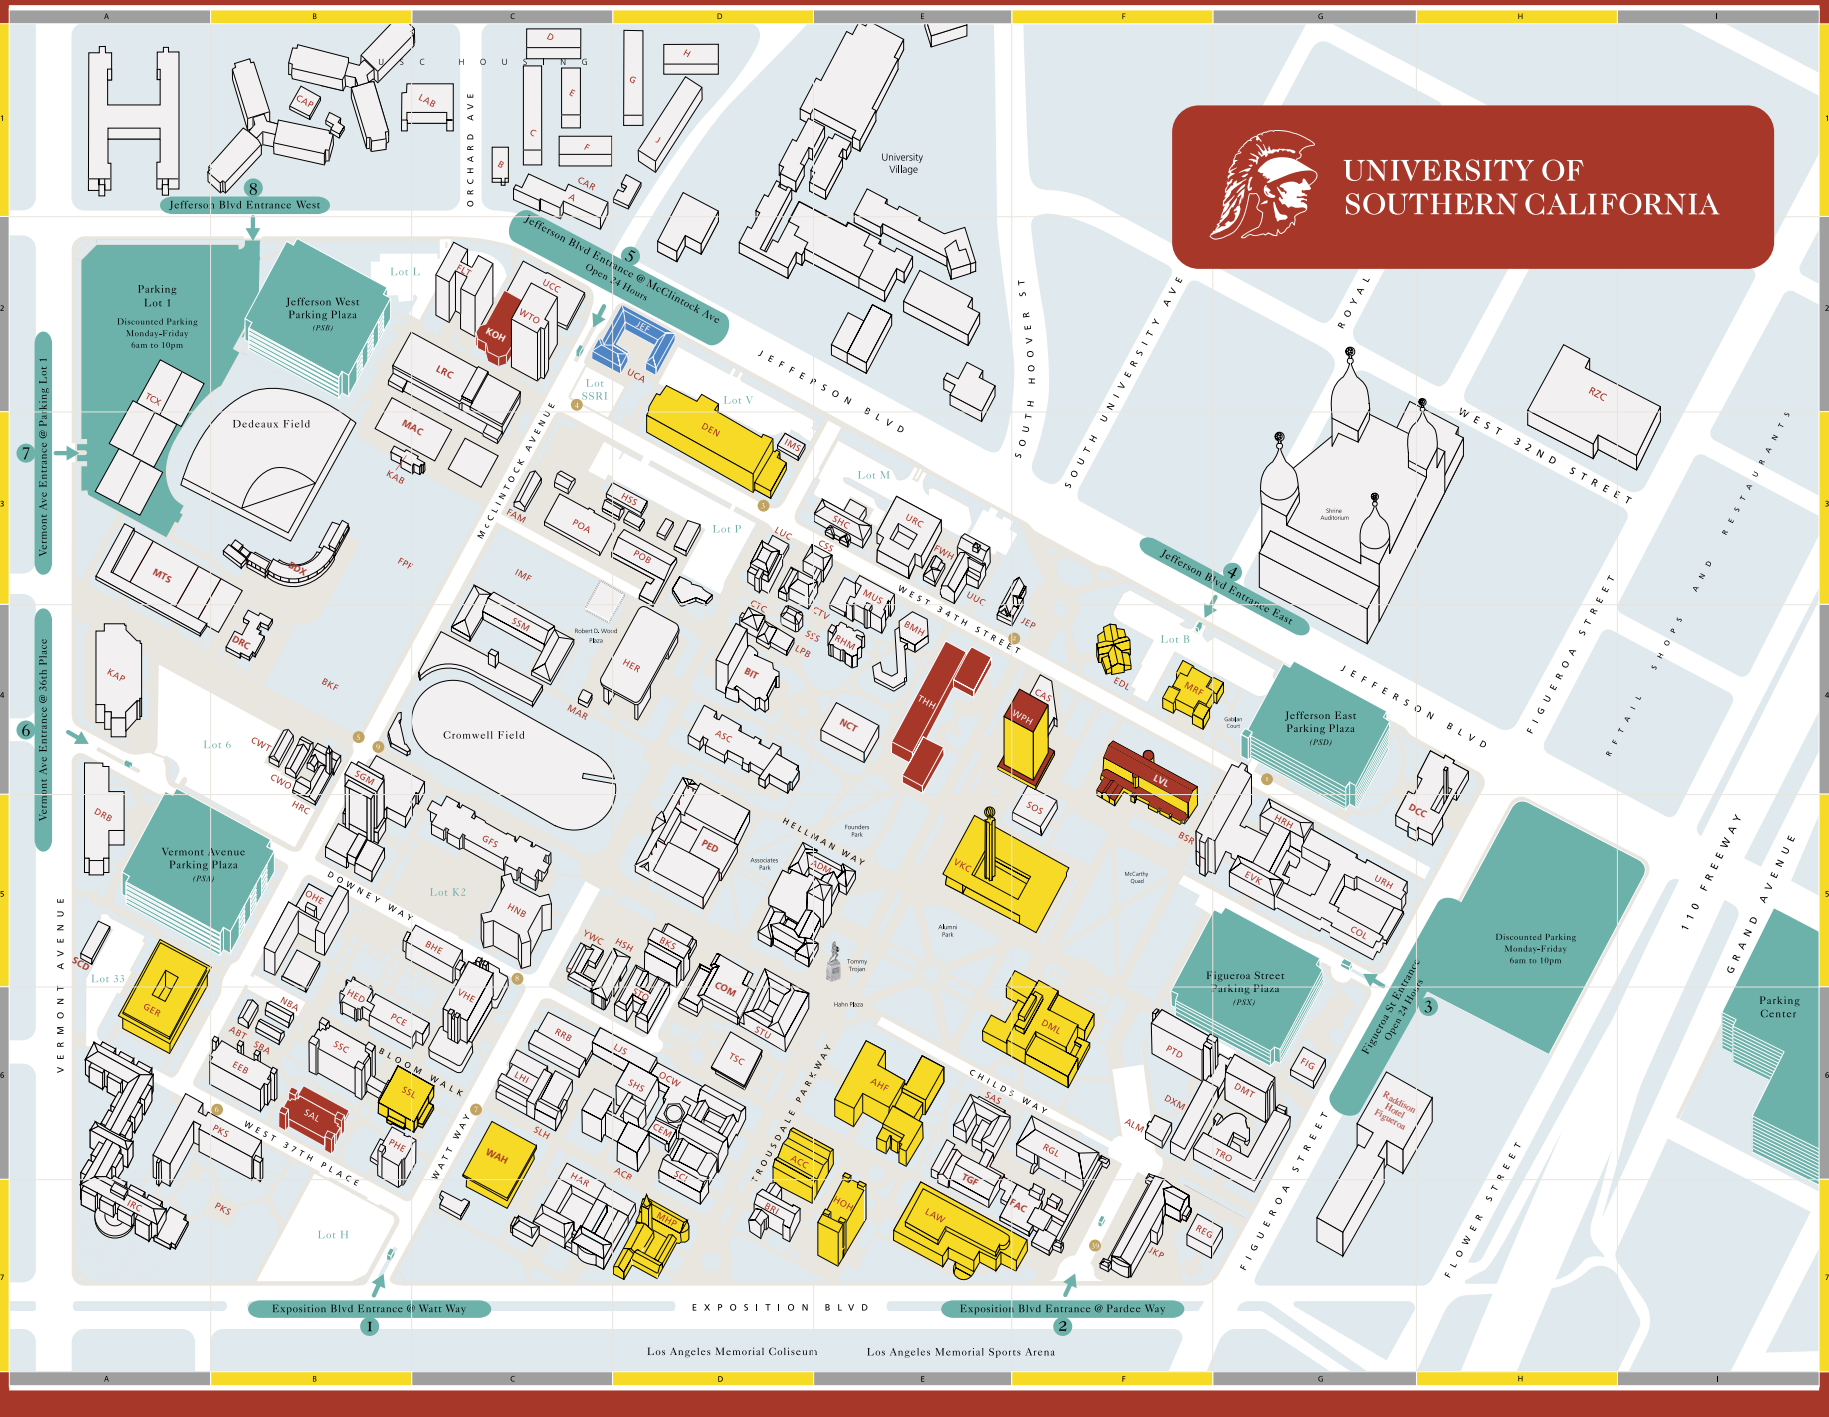

UNIVERSITY OF SOUTHERN CALIFORNIA

Vermont Ave Entrance @ Parking Lot 1

Vermont Ave Entrance @ 36th Place

Exposition Blvd Entrance @ Watt Way

Exposition Blvd Entrance @ Pardee Way

Jefferson Blvd Entrance East

Figueroa St Entrance
Open 24 Hours

Los Angeles Memorial Coliseum   Los Angeles Memorial Sports Arena