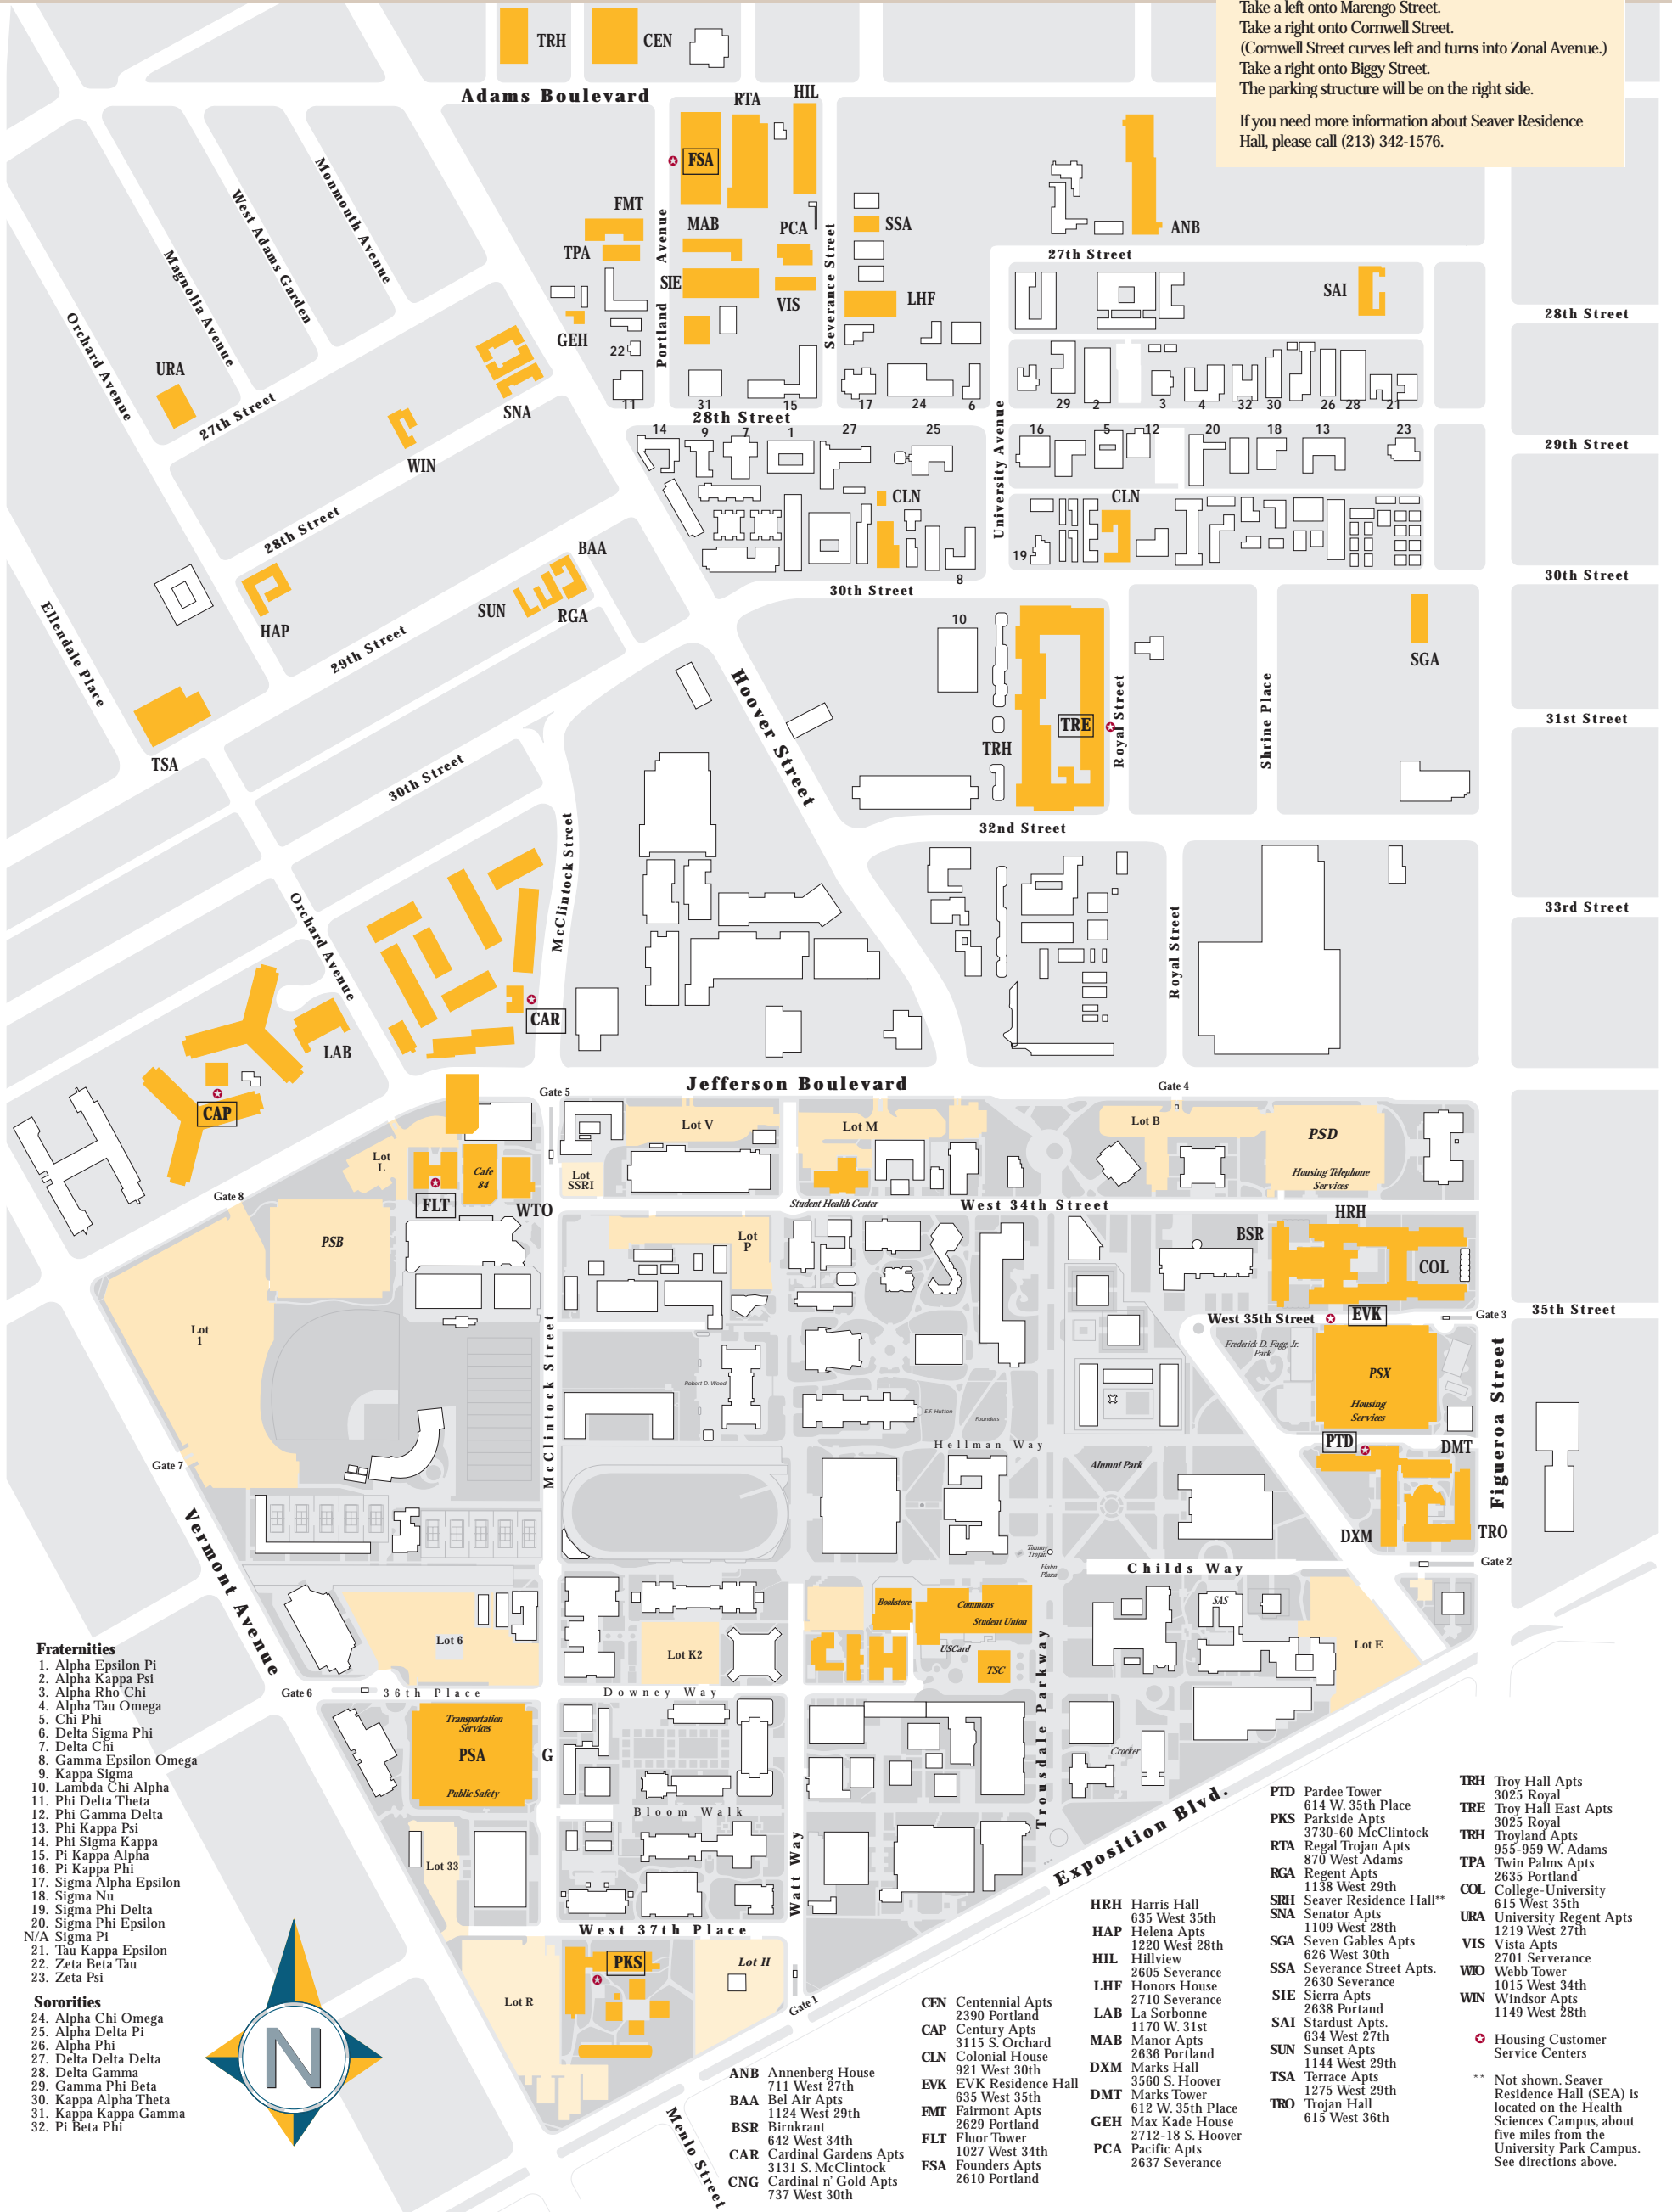

University Park Campus & North University Park Area

Health Sciences Campus, Seaver Residence Hall

Directions to Health Sciences Campus:
 Take 10 Freeway east.
 Exit at Soto Street. (Bear left)
 Take a left onto Marengo Street.
 Take a right onto Cornwell Street.
 (Cornwell Street curves left and turns into Zonal Avenue.)
 Take a right onto Biggy Street.
 The parking structure will be on the right side.

If you need more information about Seaver Residence Hall, please call (213) 342-1576.

- Fraternities**
1. Alpha Epsilon Pi
 2. Alpha Kappa Psi
 3. Alpha Rho Chi
 4. Alpha Tau Omega
 5. Chi Phi
 6. Delta Sigma Phi
 7. Delta Chi
 8. Gamma Epsilon Omega
 9. Kappa Sigma
 10. Lambda Chi Alpha
 11. Phi Delta Theta
 12. Phi Gamma Delta
 13. Phi Kappa Psi
 14. Phi Sigma Kappa
 15. Pi Kappa Alpha
 16. Pi Kappa Phi
 17. Sigma Alpha Epsilon
 18. Sigma Nu
 19. Sigma Phi Delta
 20. Sigma Phi Epsilon
 21. Tau Kappa Epsilon
 22. Zeta Beta Tau
 23. Zeta Psi

** Not shown. Seaver Residence Hall (SEA) is located on the Health Sciences Campus, about five miles from the University Park Campus. See directions above.