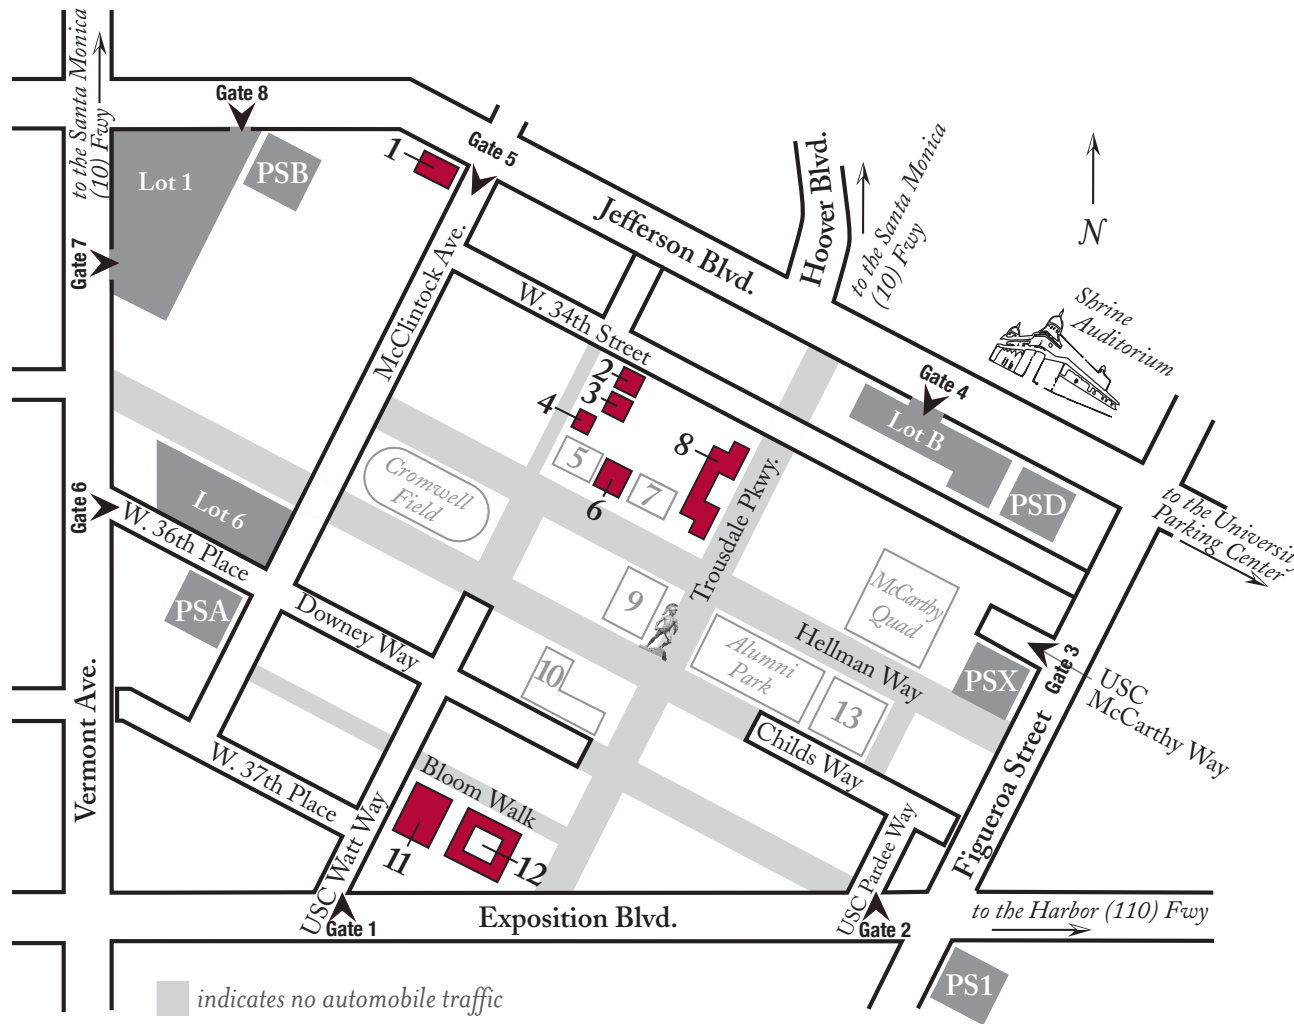

Get Your Hands Dirty with the Arts! Festival Venue Map

Building Directory*

Bing Theatre (BIT)	5
Bovard (ADM)	9
Carson Center (CTV)	3
Doheny Library (DML)	13
Harris Hall (HAR)	12
Lloyd Stage (CSS)	2
Marcia Lucas Building (LPB)	4
McClintock (MCC)	1
Norris Cinema Theatre (NCT)	7
Queen's Court	6
Taper Hall (THH)	8
Tutor Campus Center (TCC)	10
Watt Hall (WAH)	11

* Map not to scale.
Not all university buildings are pictured.

**GET YOUR
HANDS DIRTY
WITH THE**
Arts!