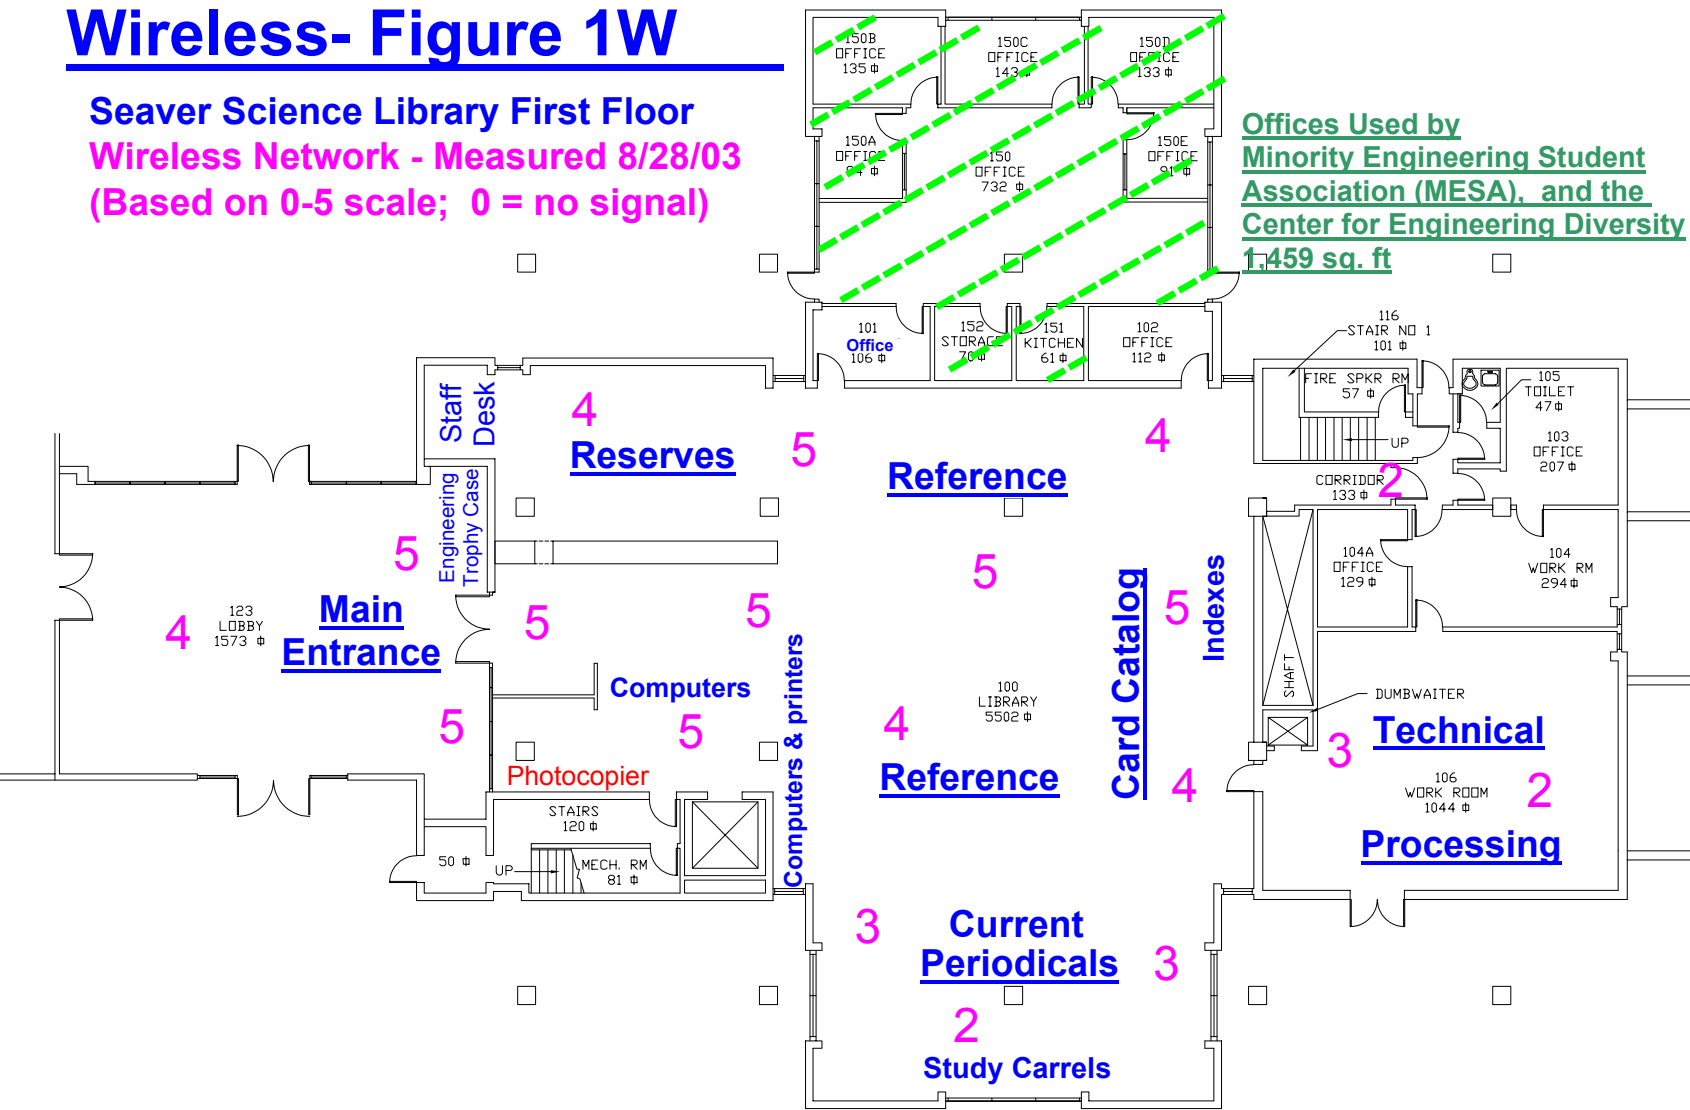

# Wireless- Figure 1W

Seaver Science Library First Floor  
 Wireless Network - Measured 8/28/03  
 (Based on 0-5 scale; 0 = no signal)

Offices Used by  
 Minority Engineering Student  
 Association (MESA), and the  
 Center for Engineering Diversity  
 1,459 sq. ft

FIRST  
 FLOOR  
 PLAN

SCALE: 1/8"=1'-0"  
 Sheet No. A.1

## SEAVER SCIENCE LIBRARY FIRST FLOOR PLAN

SCALE: 1/8" = 1' - 0"

8,853 ASSIGNABLE SQFT.  
 1,891 NON-ASSIGNABLE SQFT.  
 12,065 FLOOR GROSS SQFT.  
 26,504 BLDG. ASSIGNABLE SQFT.  
 4,869 BLDG. NON-ASSIGNABLE SQFT.  
 35,726 BLDG. GROSS SQFT.