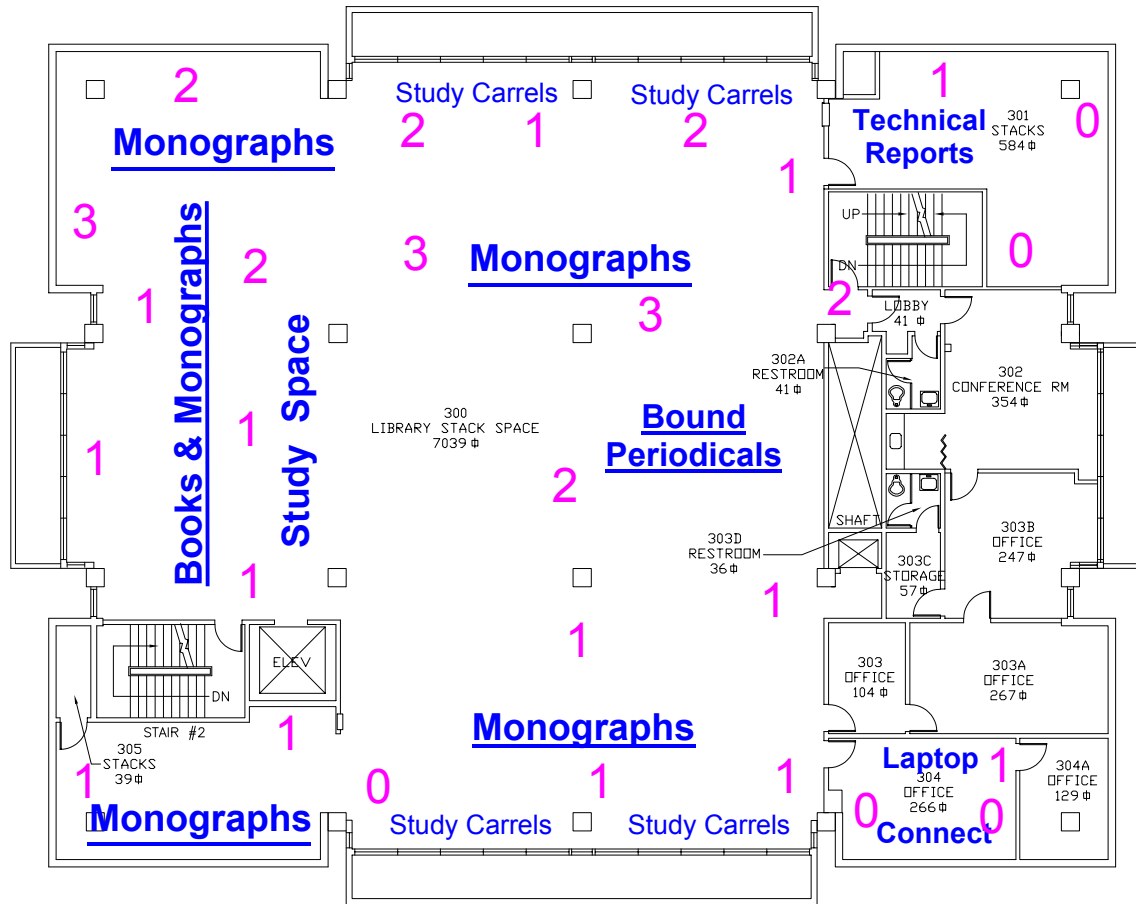

Wireless - Figure 3W

Seaver Science Library 3rd Floor

Wireless Network - Measured 8/28/03
(Based on 0-5 scale; 0 = no signal)

SEAVER SCIENCE LIBRARY THIRD FLOOR PLAN

SCALE: 1/8" = 1'-0"

9,086 ASSIGNABLE SQFT.
118 NON-ASSIGNABLE SQFT.
10,403 FLOOR GROSS SQFT.
26,504 BLDG. ASSIGNABLE SQFT.
4,869 BLDG. NON-ASSIGNABLE SQFT.
35,726 BLDG. GROSS SQFT.

SEAVER SCIENCE
LIBRARY
910 BLOOM WALK
LOS ANGELES, CA 90089

Facilities Management
Services

941 West 35th Street POA106C
Los Angeles, CA. 90089-0831
(213) 740-6977

Revisions	3) 04/02 2) 09/00 1) 02/97
Date	03/08/94
Drawn	CMH
Checked	-----
Project No.	049 SSL
Drawing:	G:\OPERATING\0408SS\A-PL2.dwg

THIRD
FLOOR
PLAN

SCALE: 1/8"=1'-0"
Sheet No. A.1