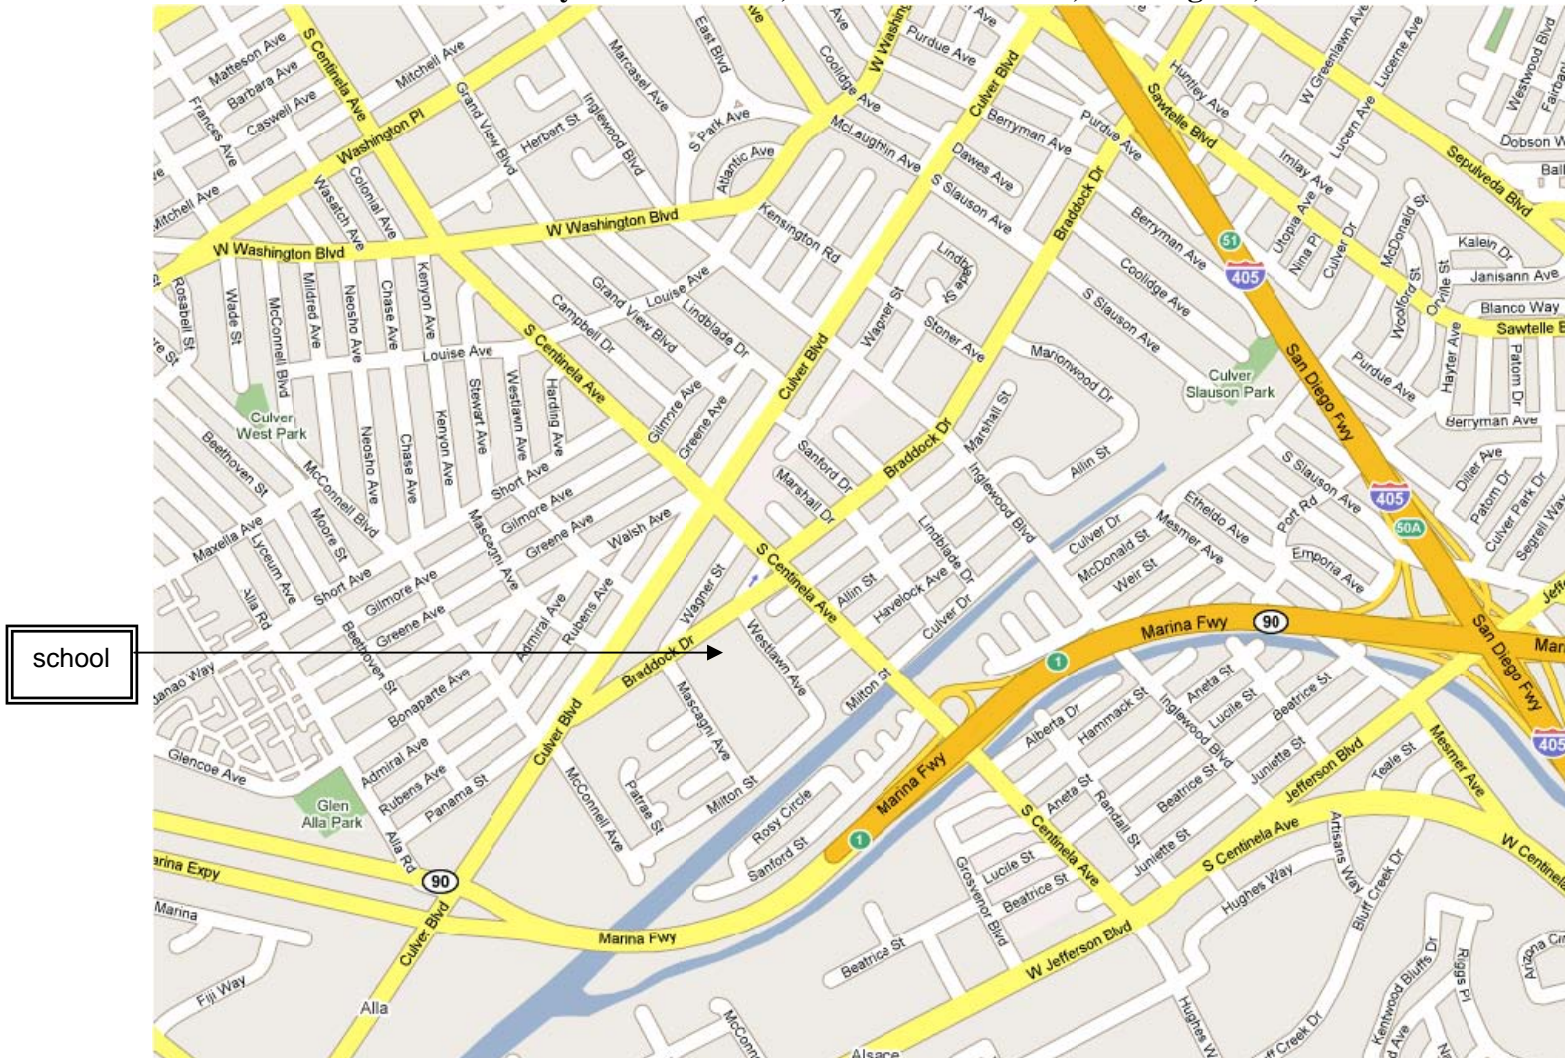

Marina del Rey Middle School, 12500 Braddock Dr., Los Angeles, CA 90066

From the 405 (San Diego) Fwy, take the 90 (Marina) Fwy west. Take the Centinela Ave. exit and turn right at the bottom of the exit onto Centinela Ave. Immediately get into the left lane and turn left at the light onto Braddock Dr. Turn left at the stop sign and then right into the teachers' parking lot. If this lot is full, go around the school and park in the school's other parking lot on Mascagni Ave.

From Lincoln Blvd., take the express way toward the 90 (Marina) Fwy East. Do NOT go onto the freeway, but stay to the right on the express way until the Culver Blvd. light. Turn left onto Culver Blvd., go under the freeway and past the first light. At the next light turn right onto Braddock Dr. and then right onto Mascagni Ave. The parking lot will be on the left.