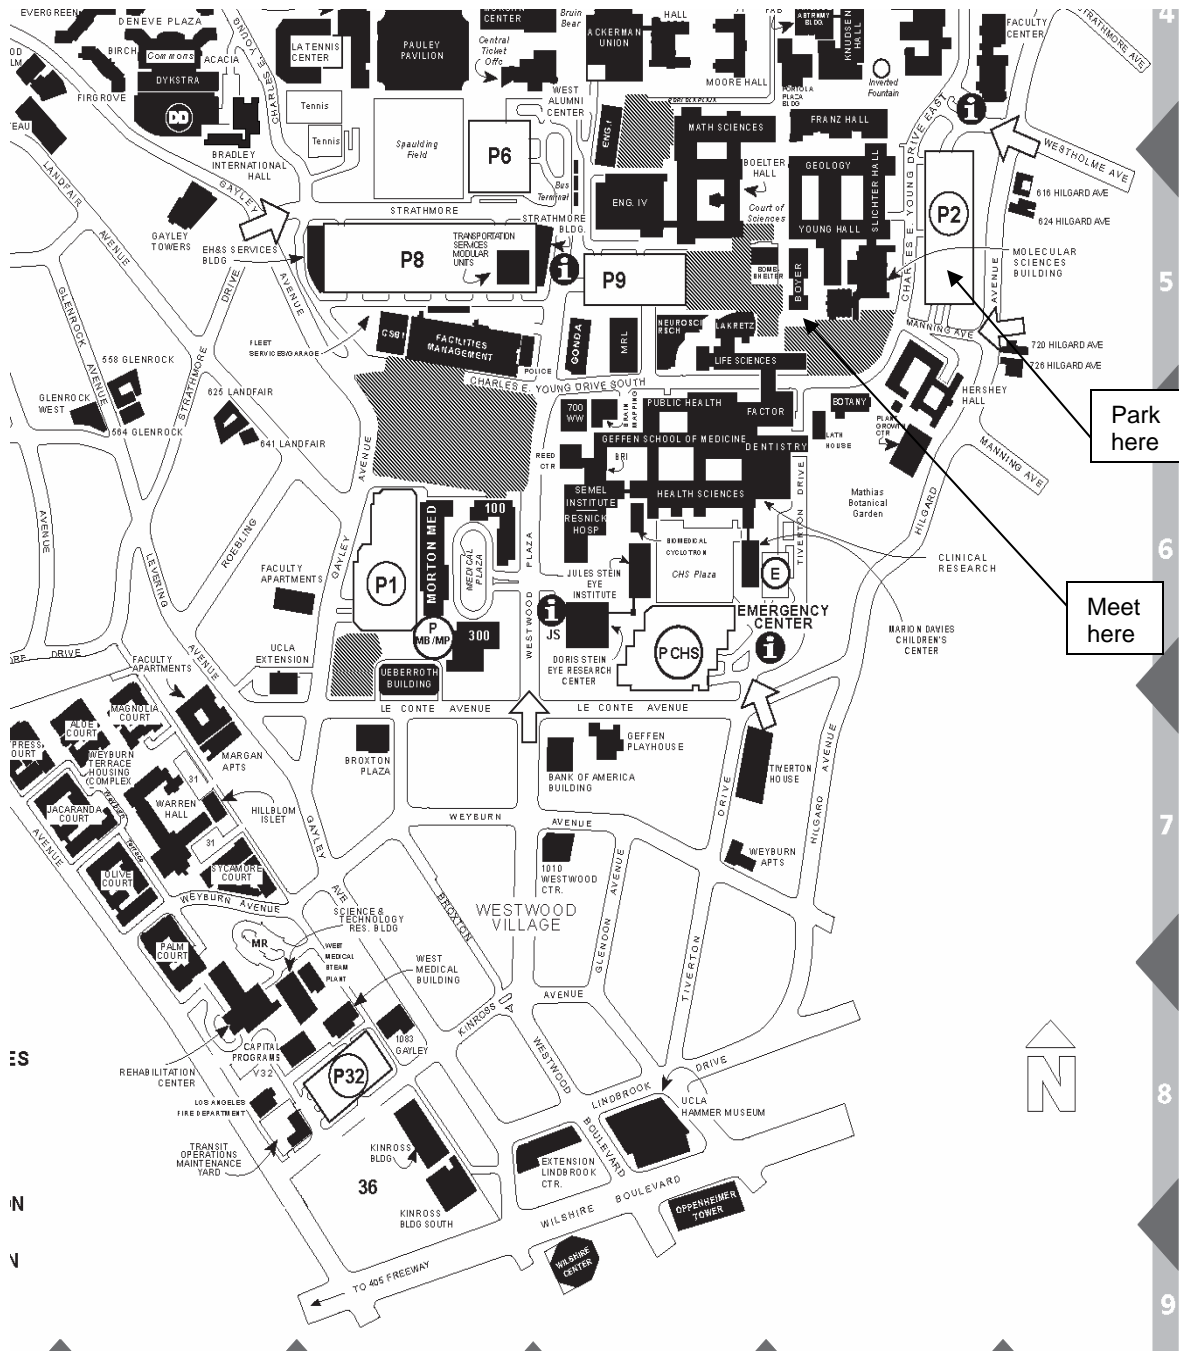

COSEE-West lecture on March 22 and workshop on March 25, 2006

Meet in Room 159/173, Boyer Hall, UCLA

For driving directions to UCLA, go to

<http://www.ucla.edu/map/driving.html>