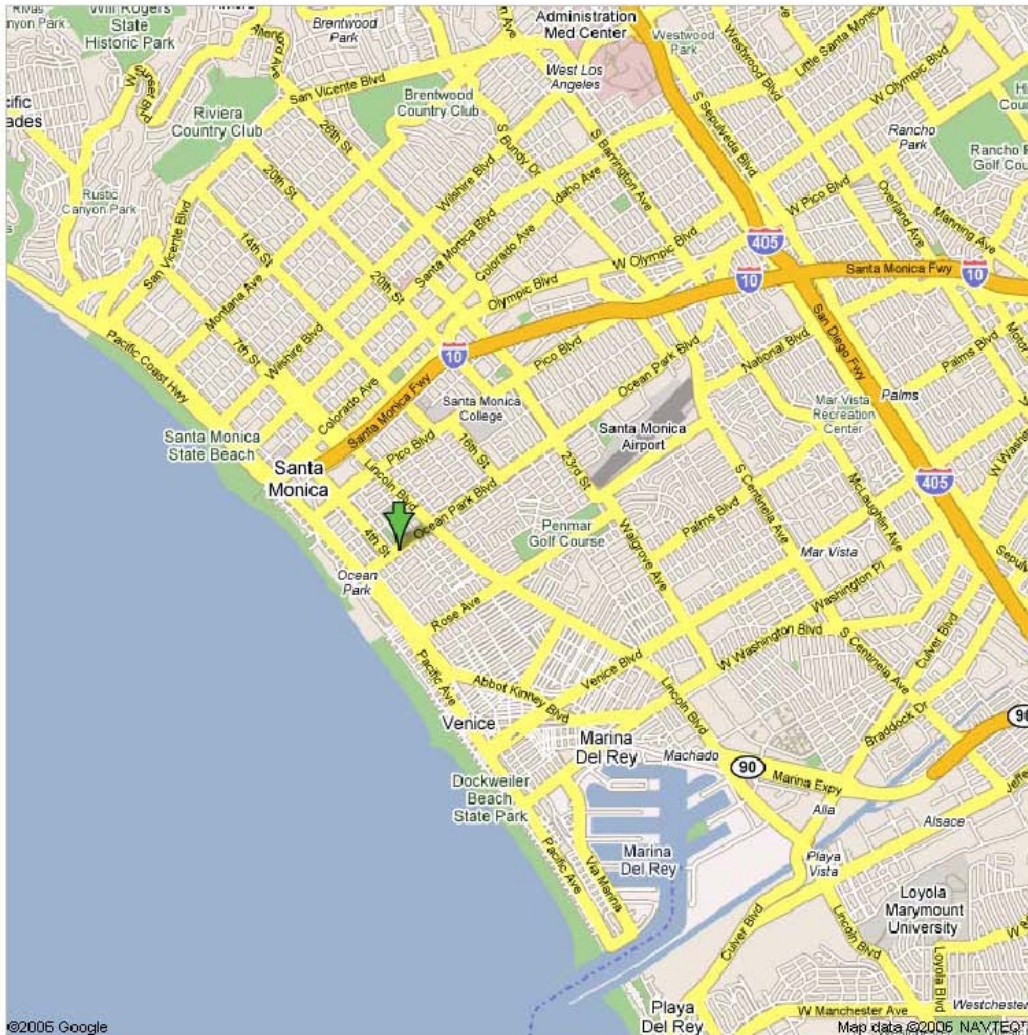

Address **2525 5th St**
Santa Monica, CA 90405

Notes COSEE-West lecture, March 21, 2007 &
COSEE-West workshop, March 24, 2007

Santa Monica Alternative School House

DIRECTIONS

Take the Santa Monica (10) Freeway west toward Santa Monica.

Take the Lincoln Ave. exit.

On exit ramp, stay in the 2 left lanes, turn left (south) onto Lincoln.

Continue past Pico Blvd. and turn right onto Ocean Park Blvd.

SMASH (Santa Monica Alternative School House) is on Ocean Park Blvd. between 6th and 5th Streets. The school's parking lot is on the north side of Ocean Park Blvd.