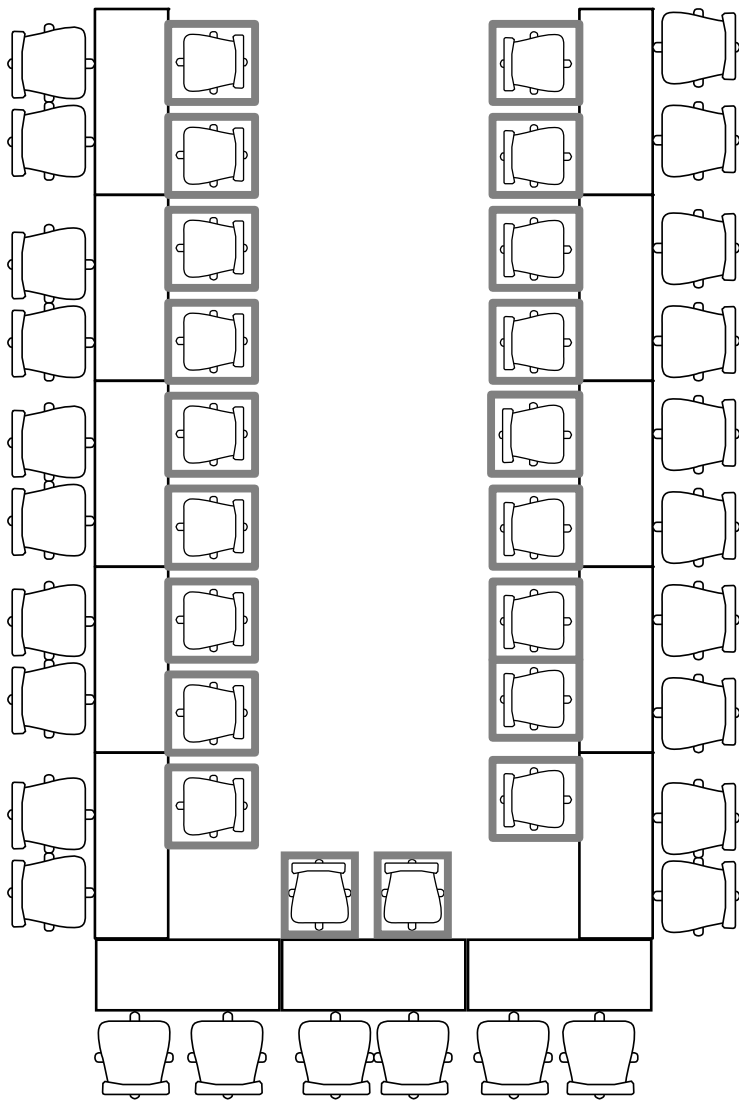

Podium

Back counter for food

U-Shape Style
Max Occ.36
w/out chairs on both sides of
tables Max Occ 26
Herklotz Seminar Room
Zilkha Neurogenetic Institute
University of Southern California
323-442-2144
zni@usc.edu
January 2007