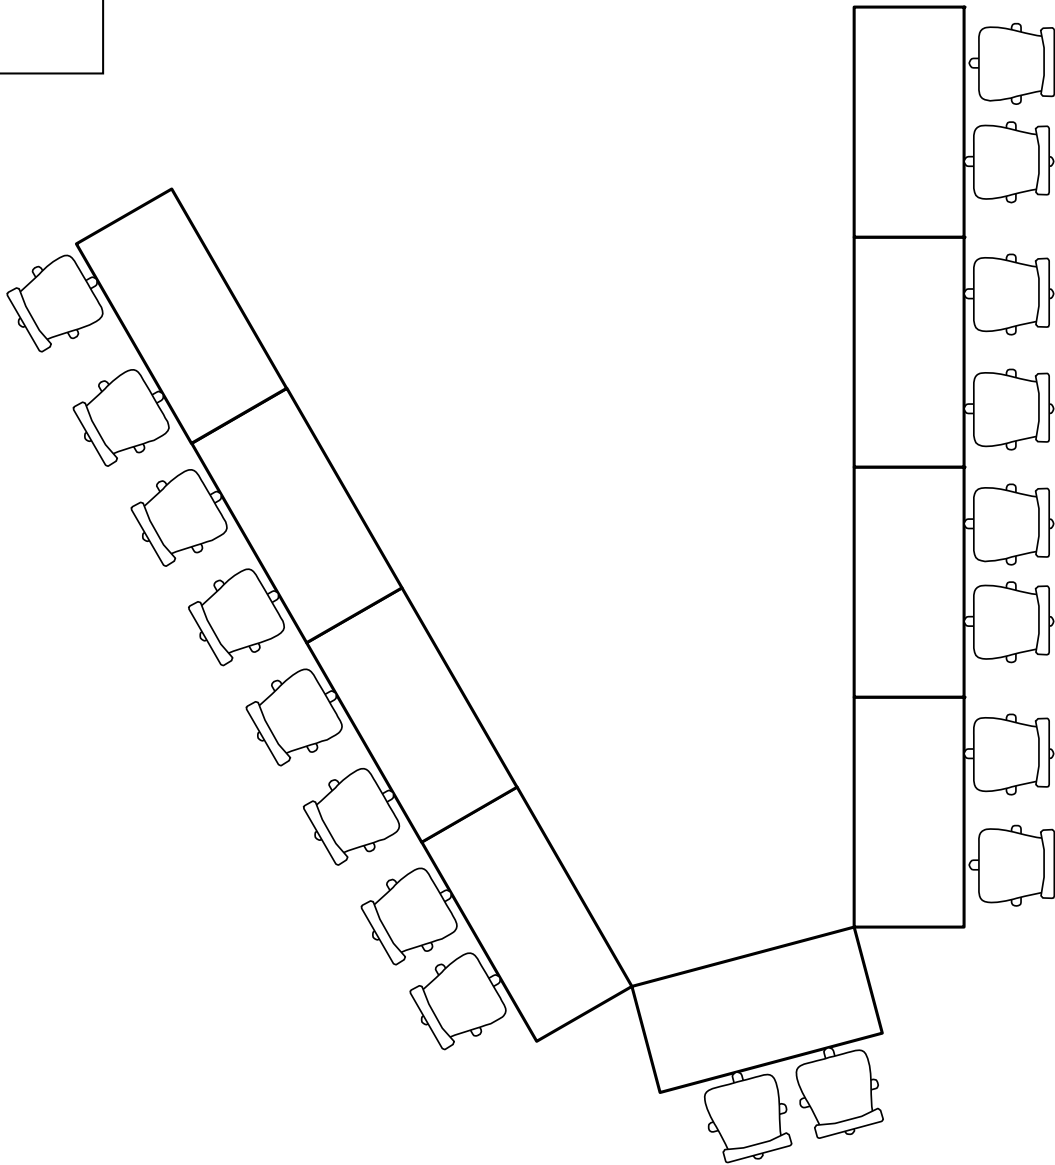

Podium

Back counter for food

V-Shape Style
Max Occ.18
Herklotz Seminar Room
Zilkha Neurogenetic Institute
University of Southern California
323-442-2144
zni@usc.edu
January 2007