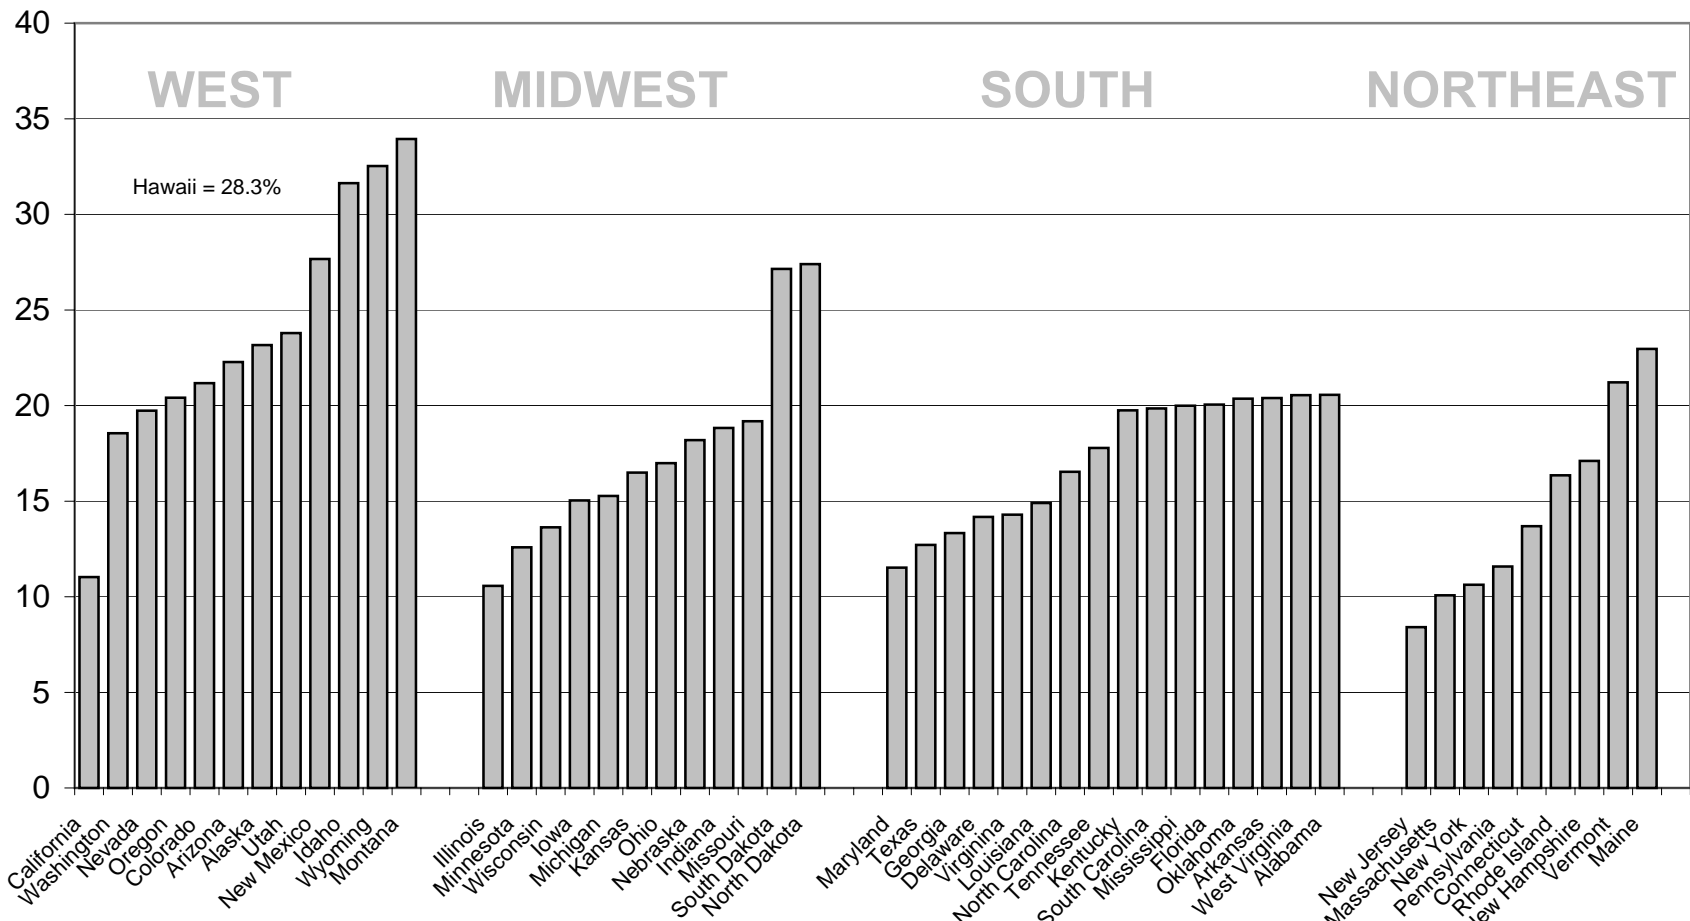

% of Asians who are Multiracial

Source: Dowell Myers, Race Contours 2000, a collaborative USC-U.Michigan project.
<http://www.usc.edu/sppd/census2000>

Last updated 03/29/01