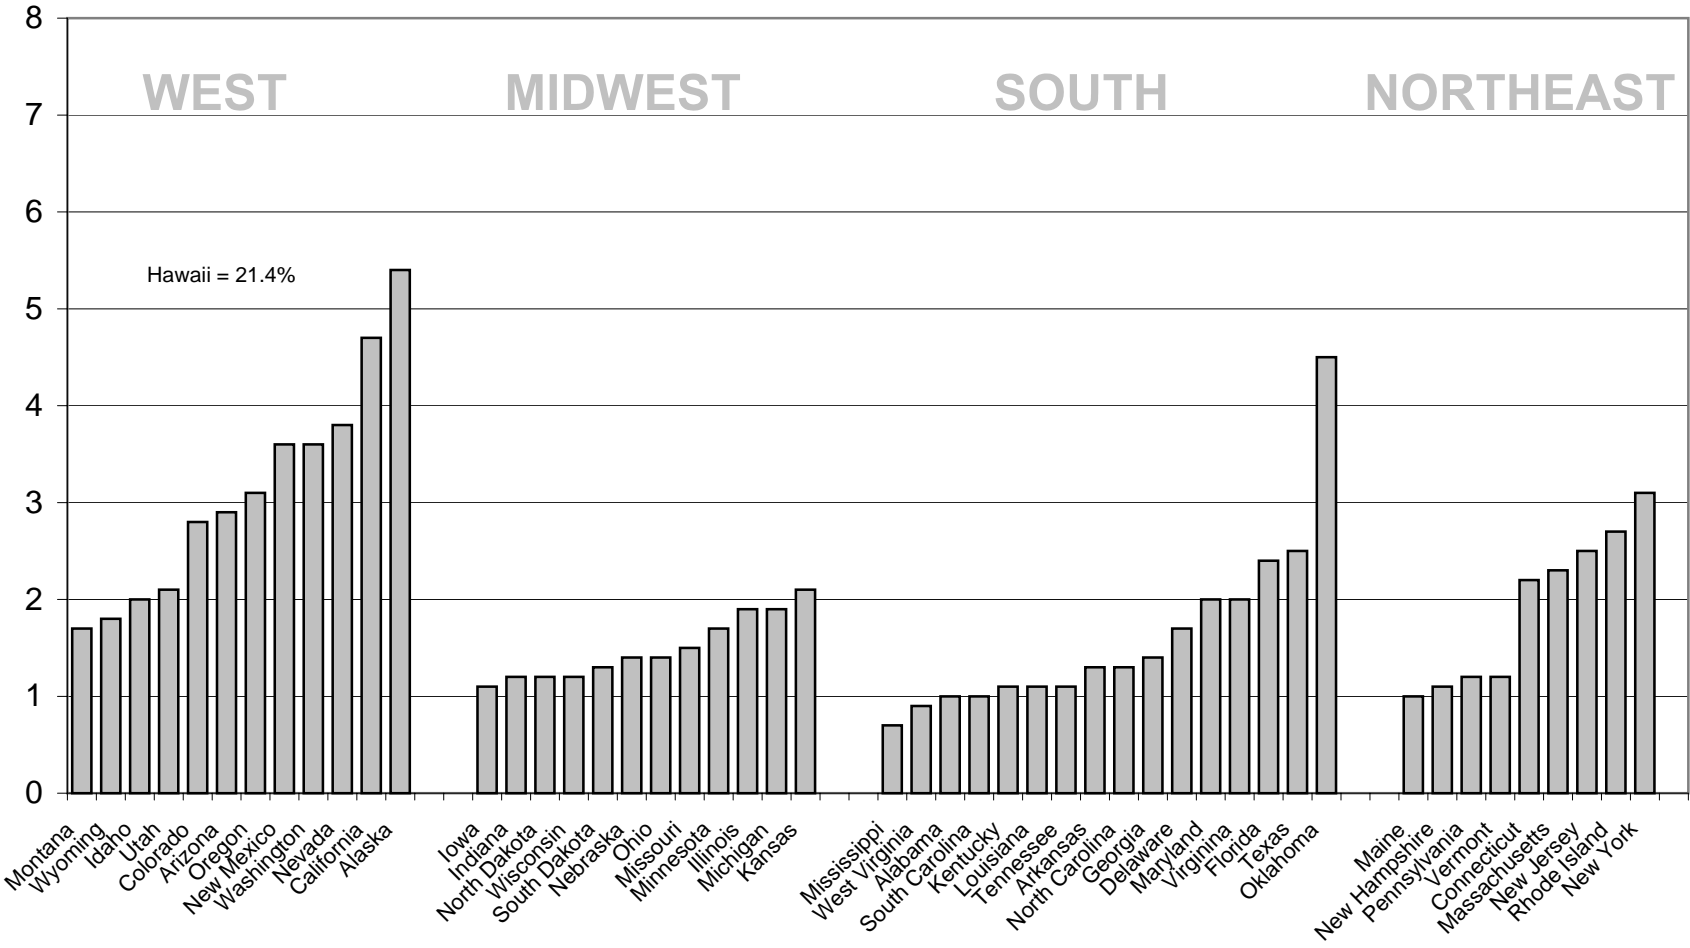

% Total Multiracial

Source: Dowell Myers, Race Contours 2000, a collaborative USC-U.Michigan project.
<http://www.usc.edu/sppd/census2000>

Last updated 03/29/01