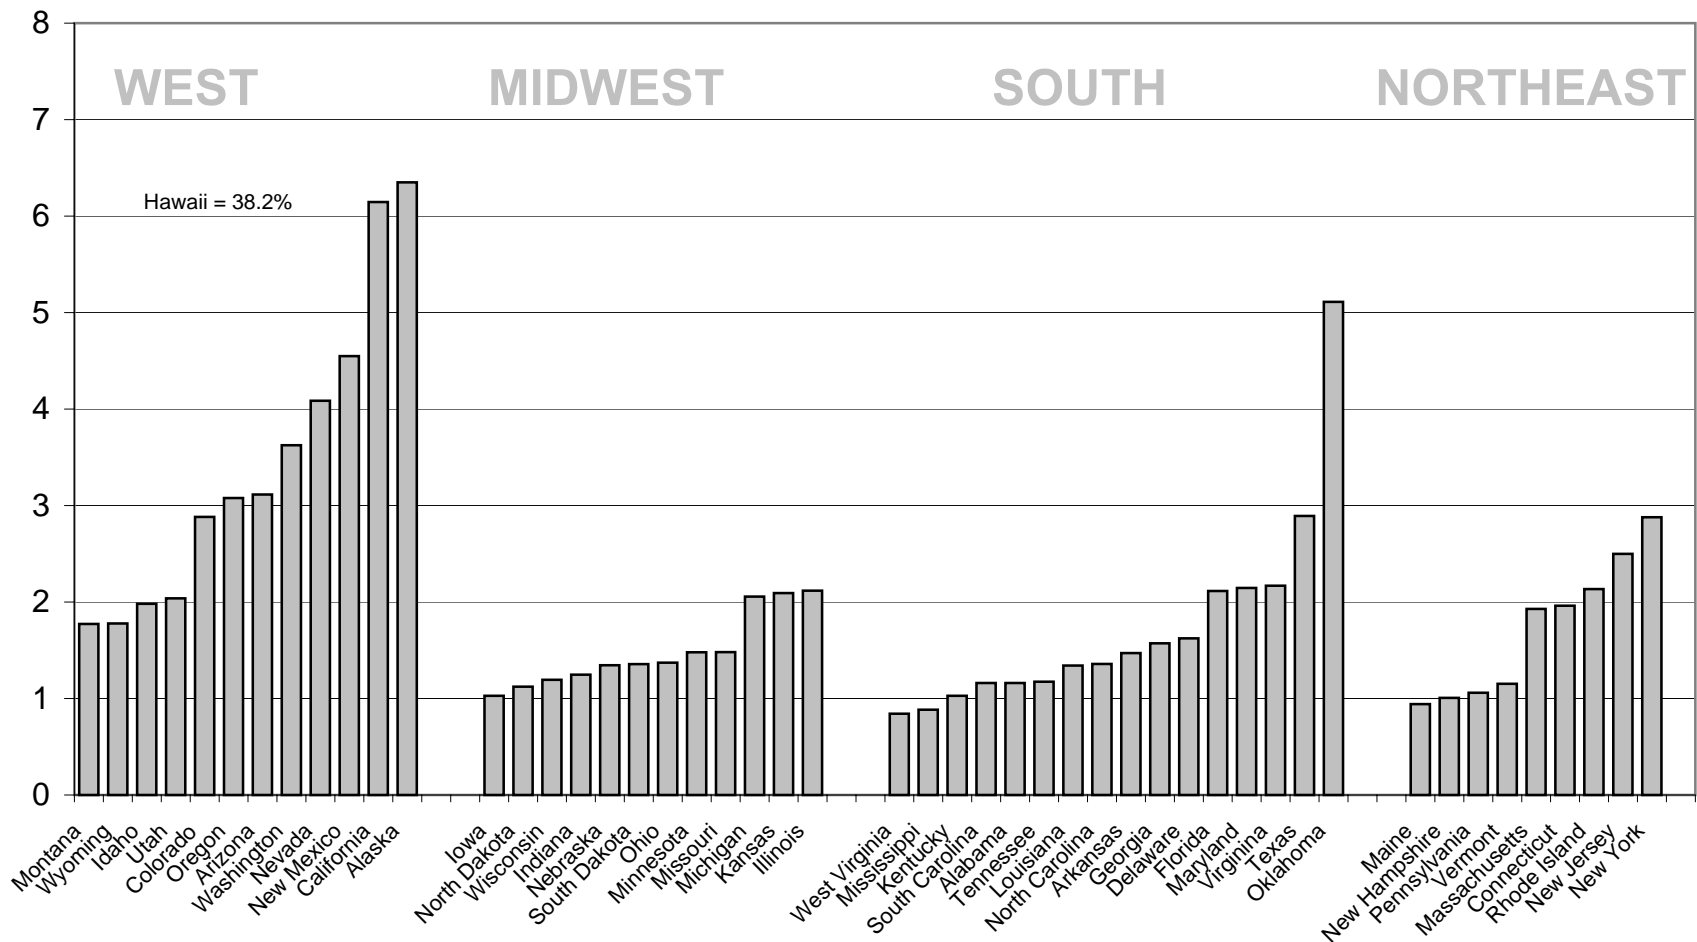

% of Whites who are Multiracial

Source: Dowell Myers, Race Contours 2000, a collaborative USC-U.Michigan project.
<http://www.usc.edu/sppd/census2000>

Last updated 03/29/01