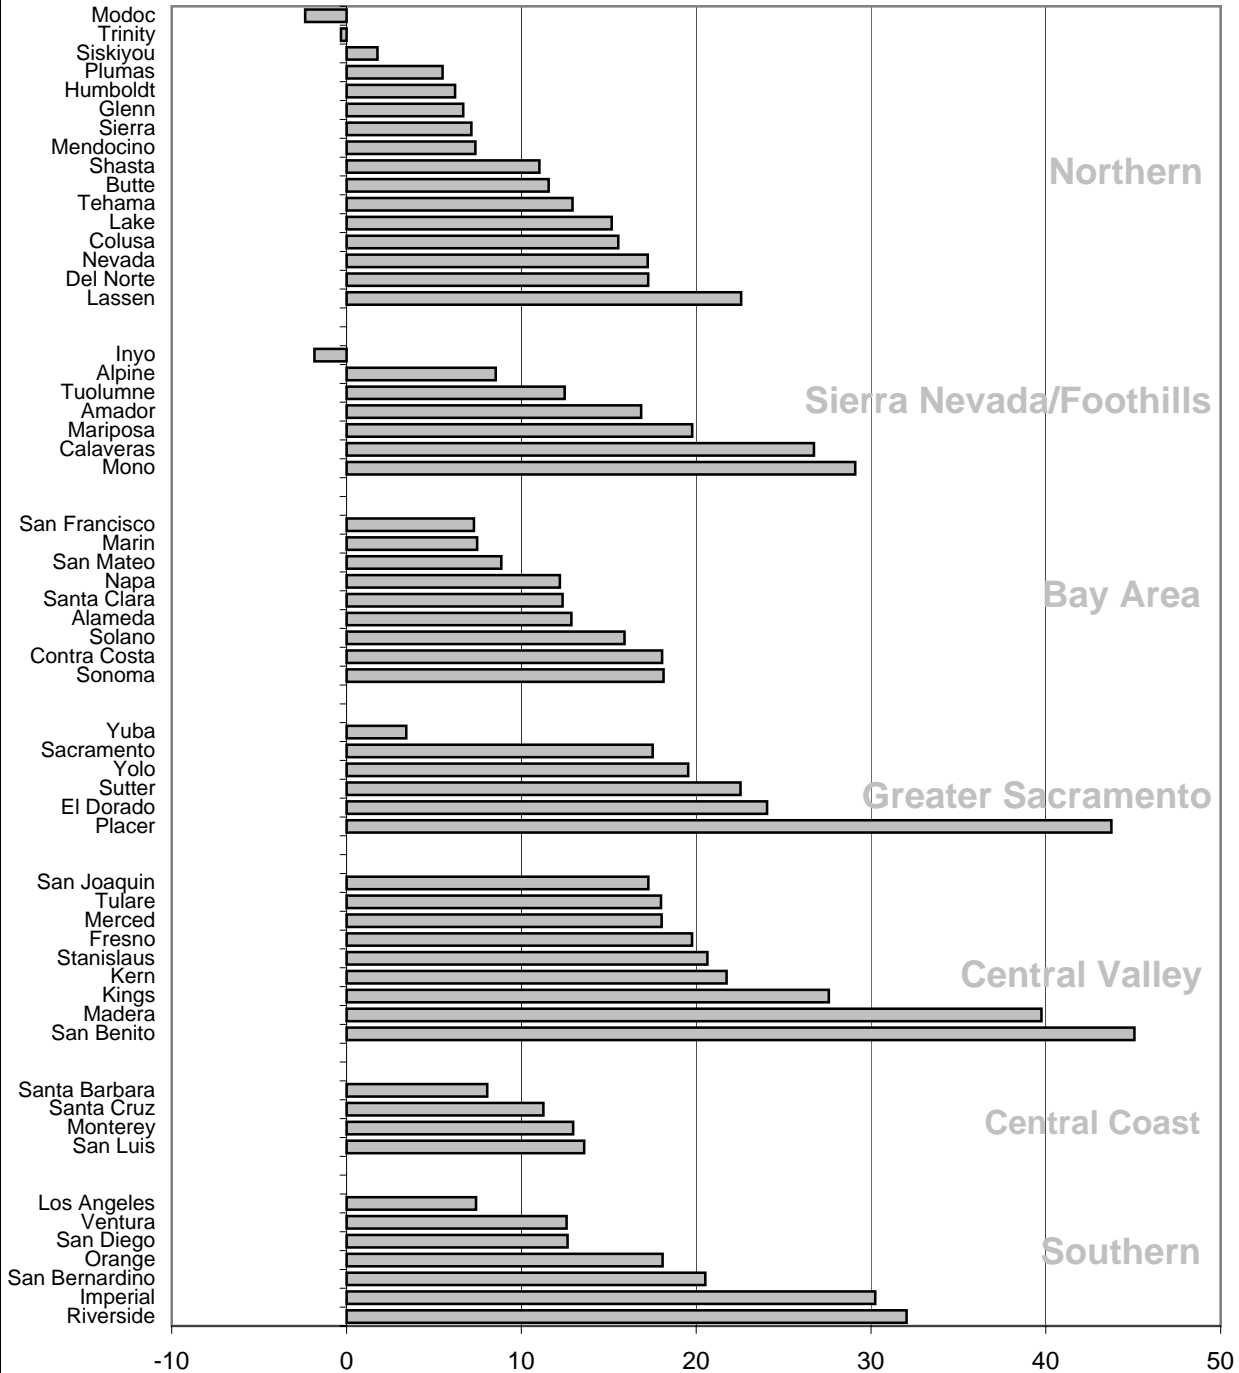

Actual % Growth in California, 1990-2000

Source: Dowell Myers, Race Contours 2000, a collaborative USC-U.Michigan project.
<http://www.usc.edu/sppd/census2000>