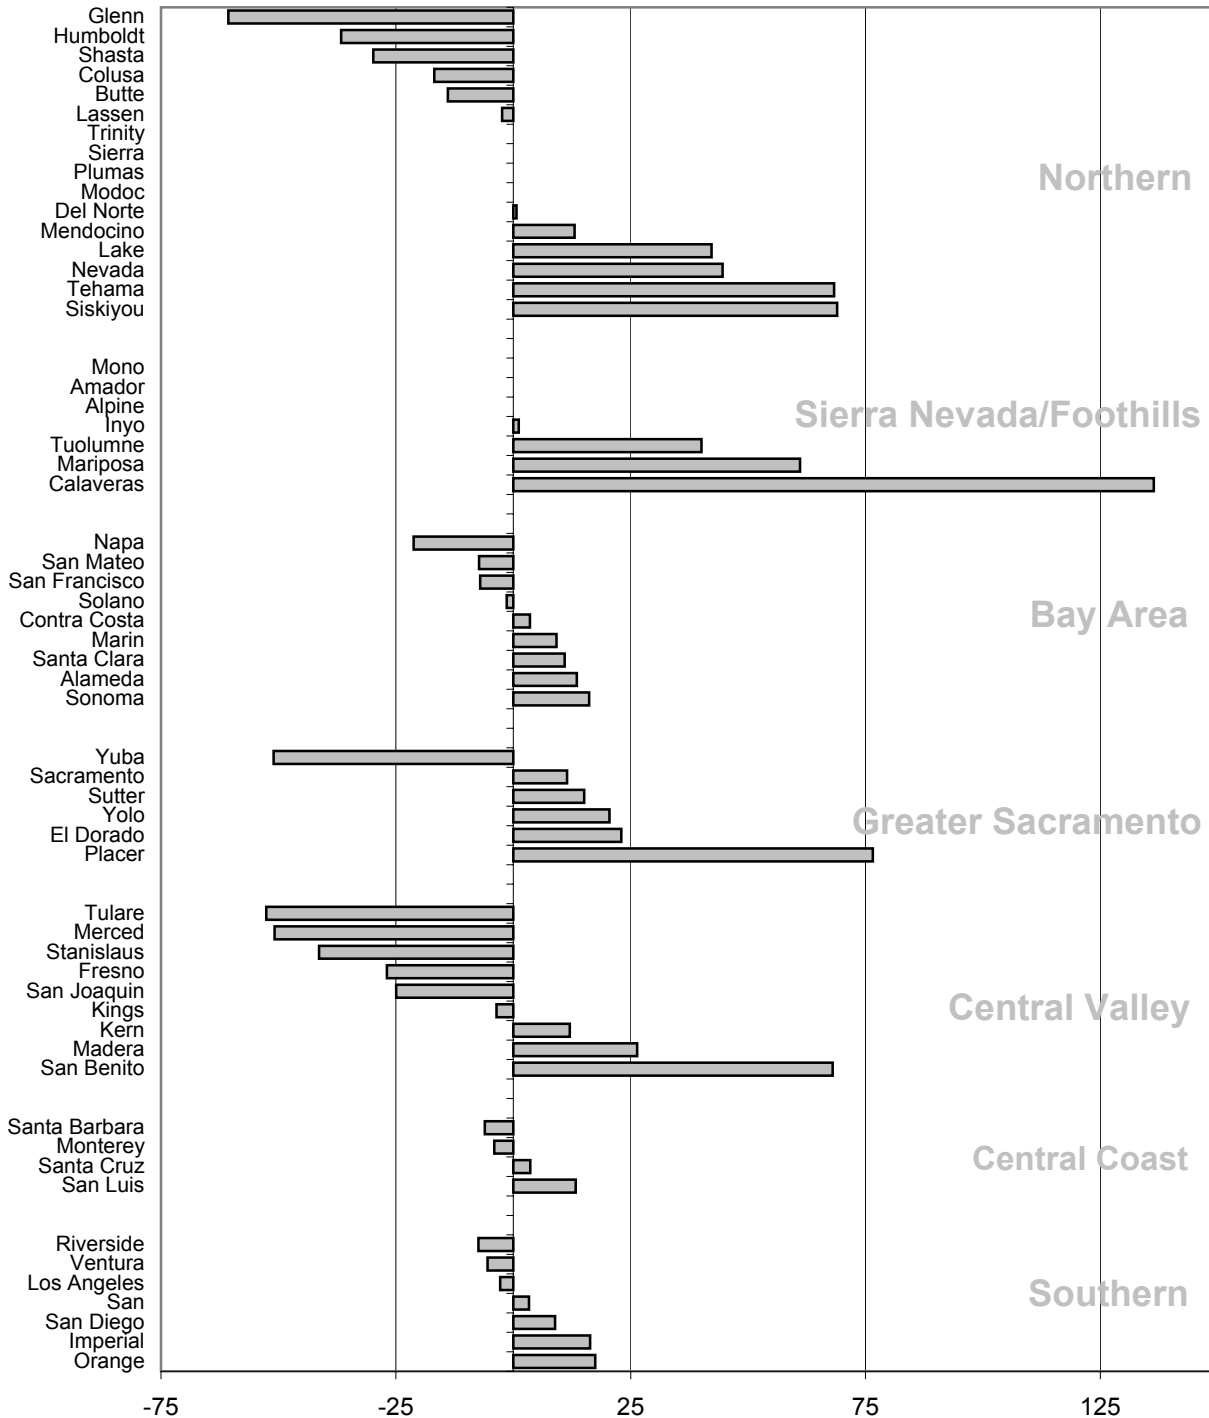

**Difference (Actual - Expected) in California
Non-Hispanic Asians by County, 1990-2000**

Source: Dowell Myers, Race Contours 2000, a collaborative USC-U.Michigan project.
<http://www.usc.edu/sppd/census2000>

*Counties with populations less than 200 are omitted.

04/03/01