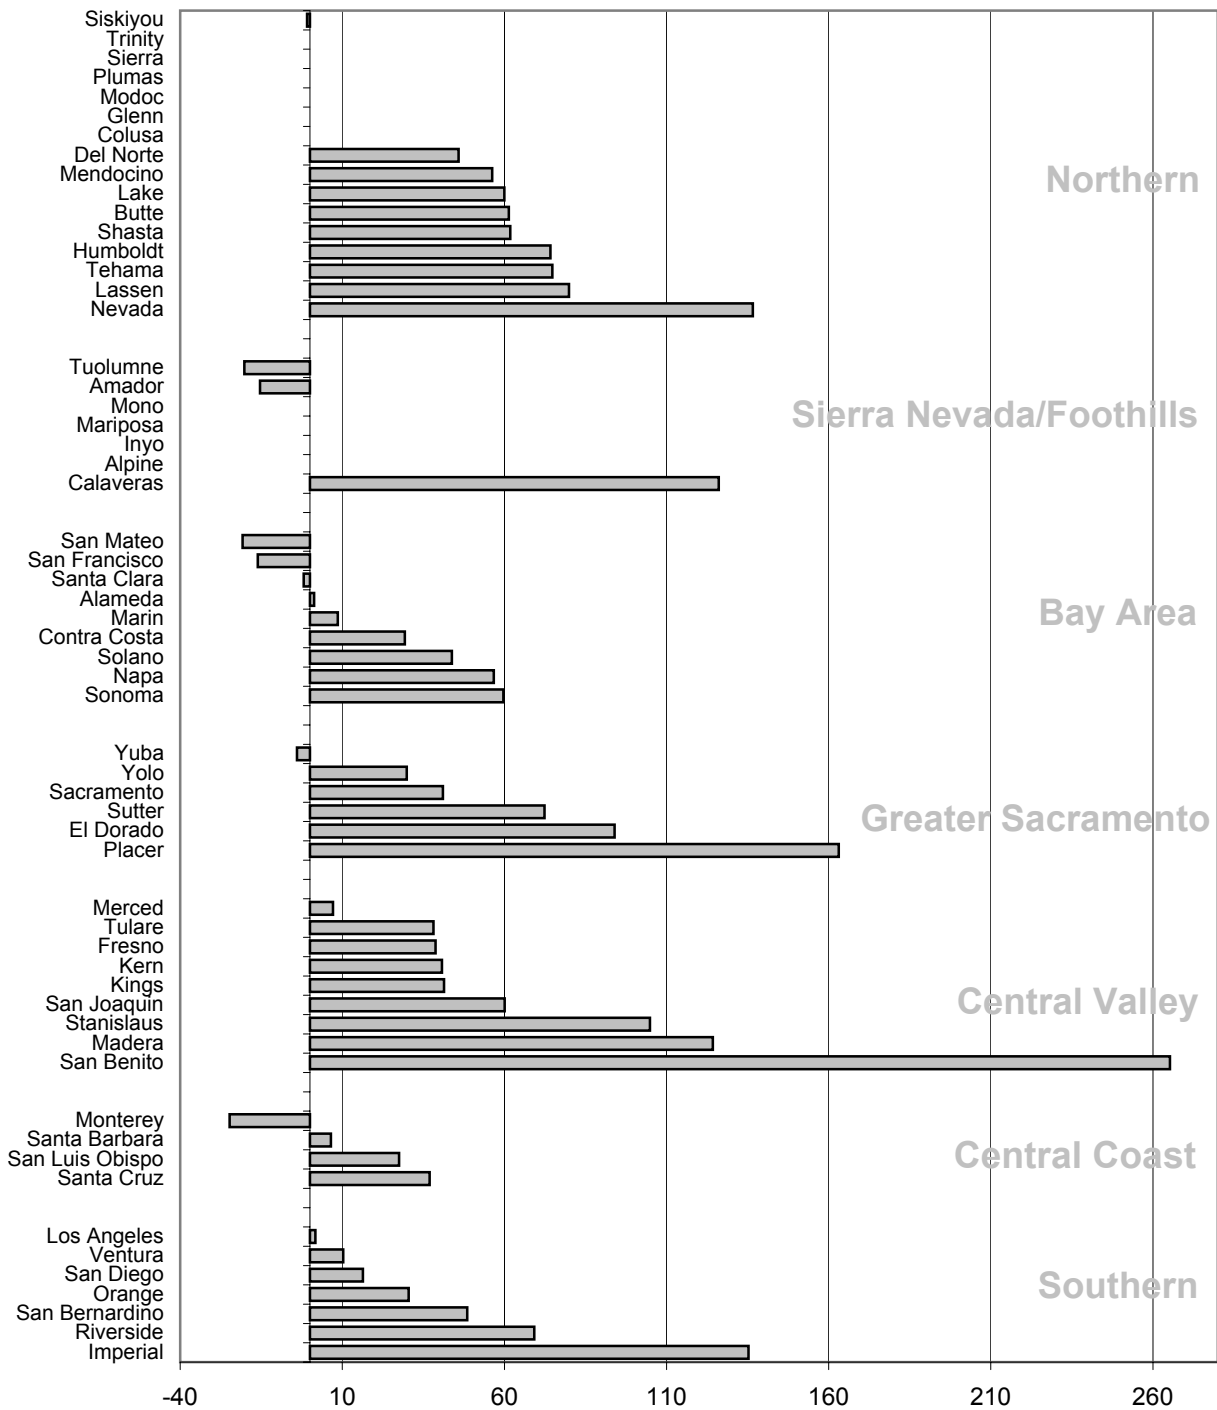

Actual % Growth for Non-Hispanic Blacks in California by County, 1990-2000

Source: Dowell Myers, Race Contours 2000, a collaborative USC-U.Michigan project.
<http://www.usc.edu/sppd/census2000>

*Counties with populations less than 200 are omitted.