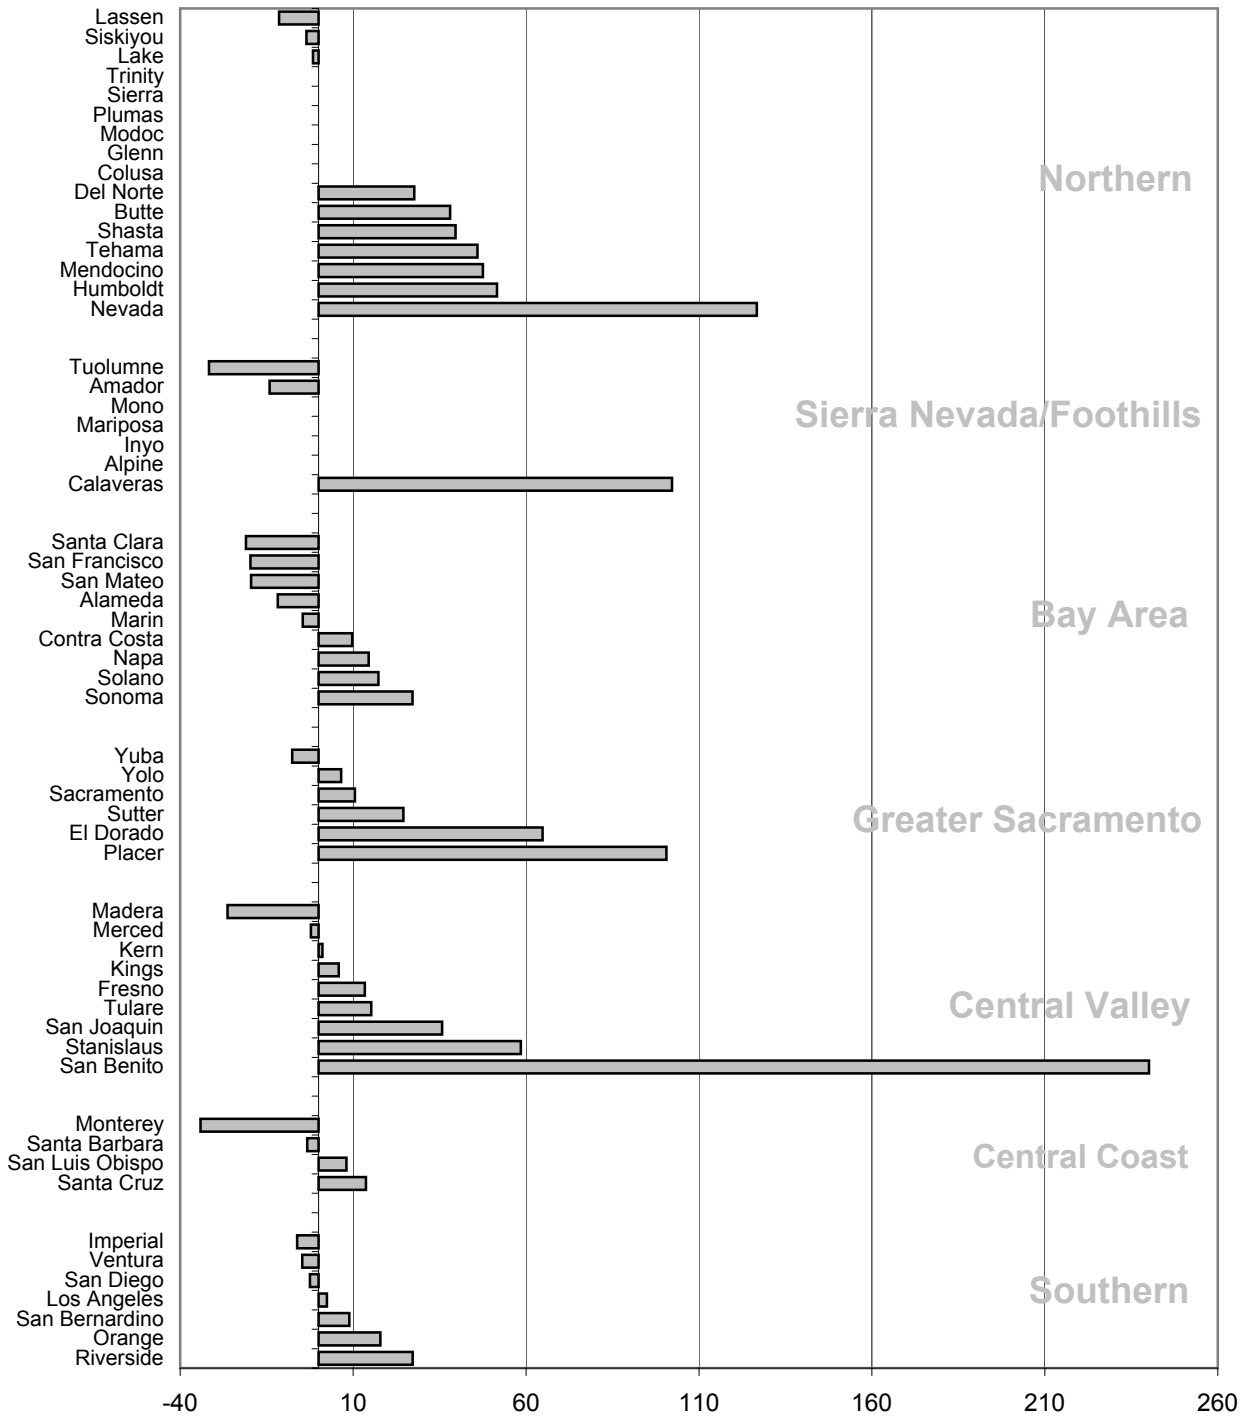

Difference (Actual - Expected) in California Non-Hispanic Blacks by County, 1990-2000

Source: Dowell Myers, Race Contours 2000, a collaborative USC-U.Michigan project.
<http://www.usc.edu/sppd/census2000>

*Counties with populations less than 200 are omitted.