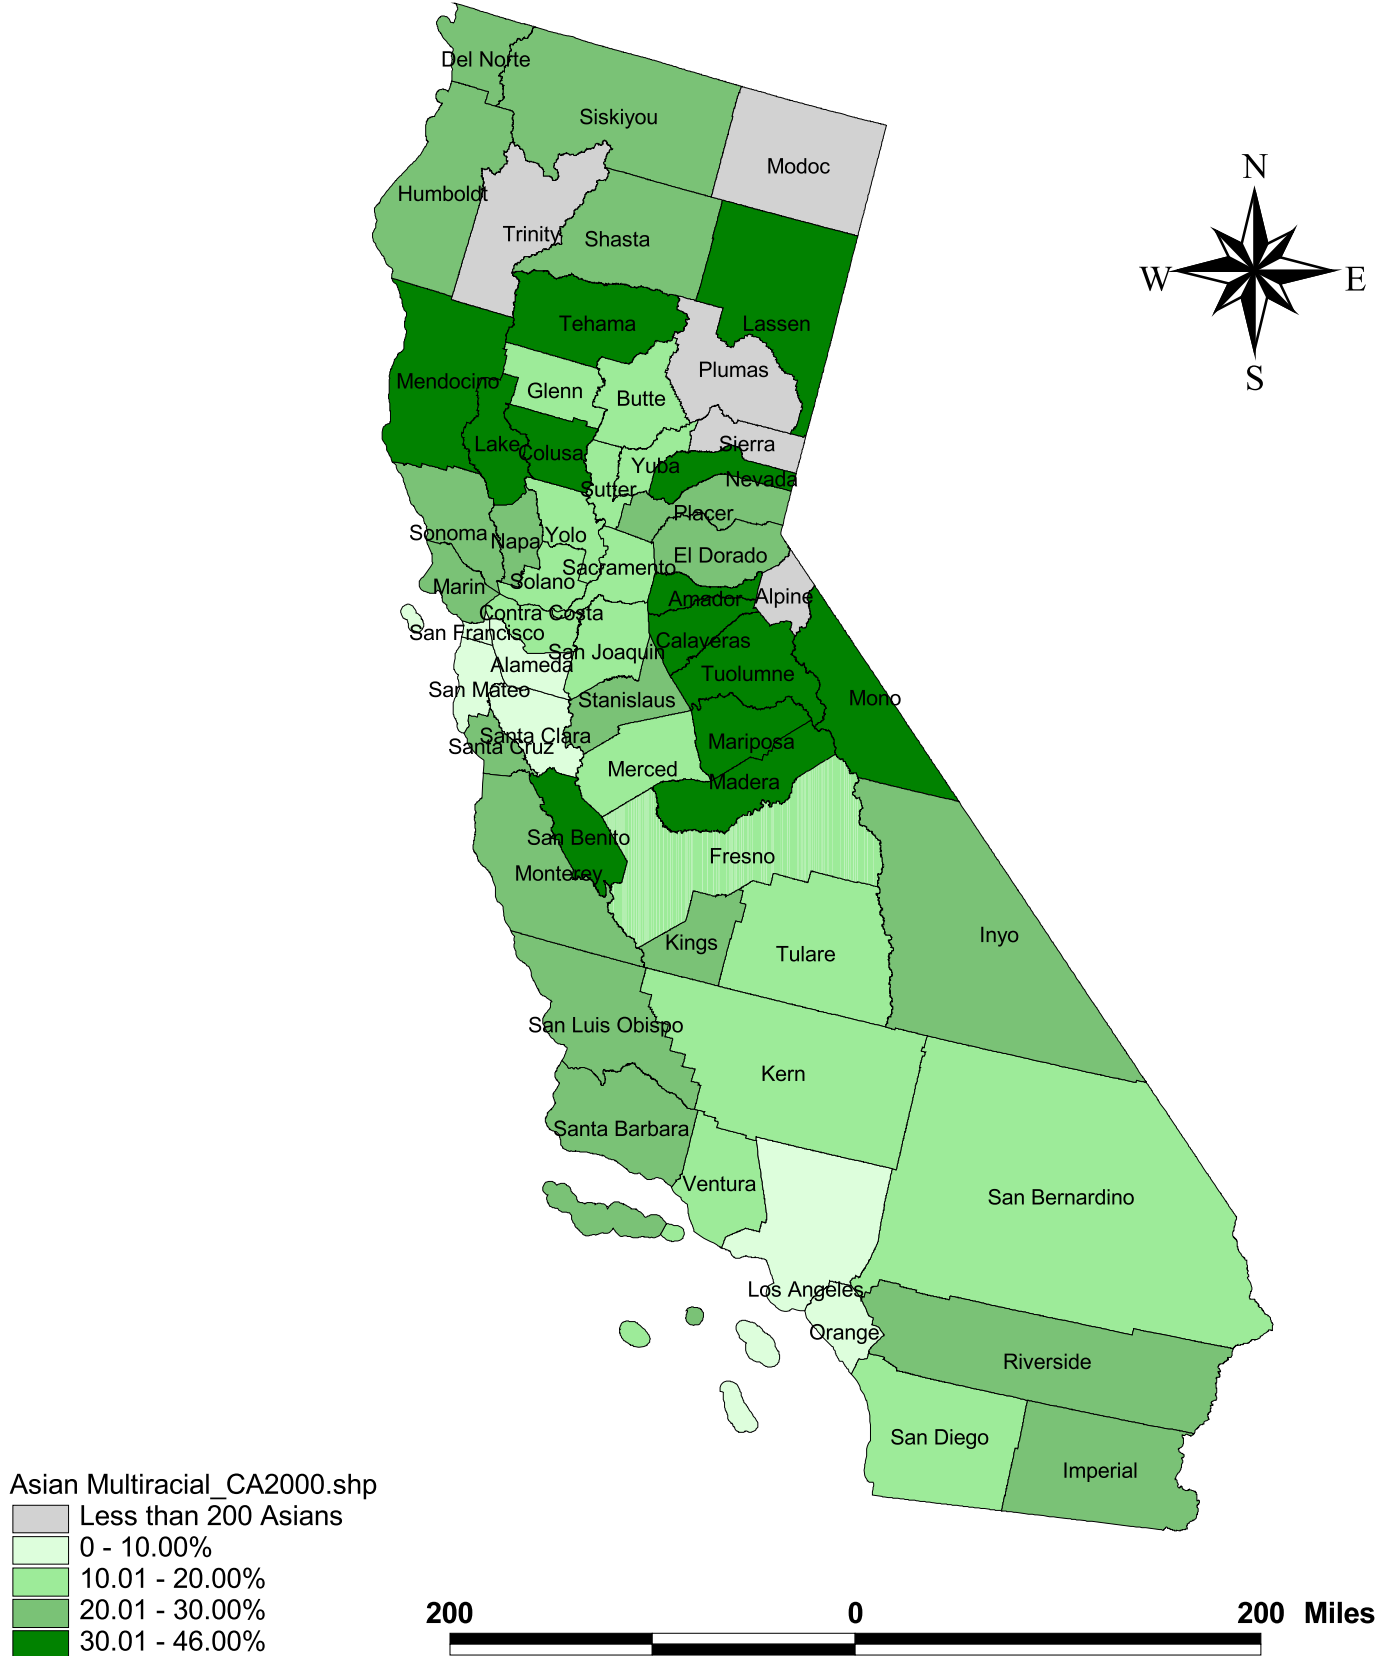

Percent Asians who are Multiracial By County Population, California 2000

Source: Dowell Myers, Race Contours 2000, a collaborative USC-U.Michigan project
<http://www.usc.edu/sppd/census2000>