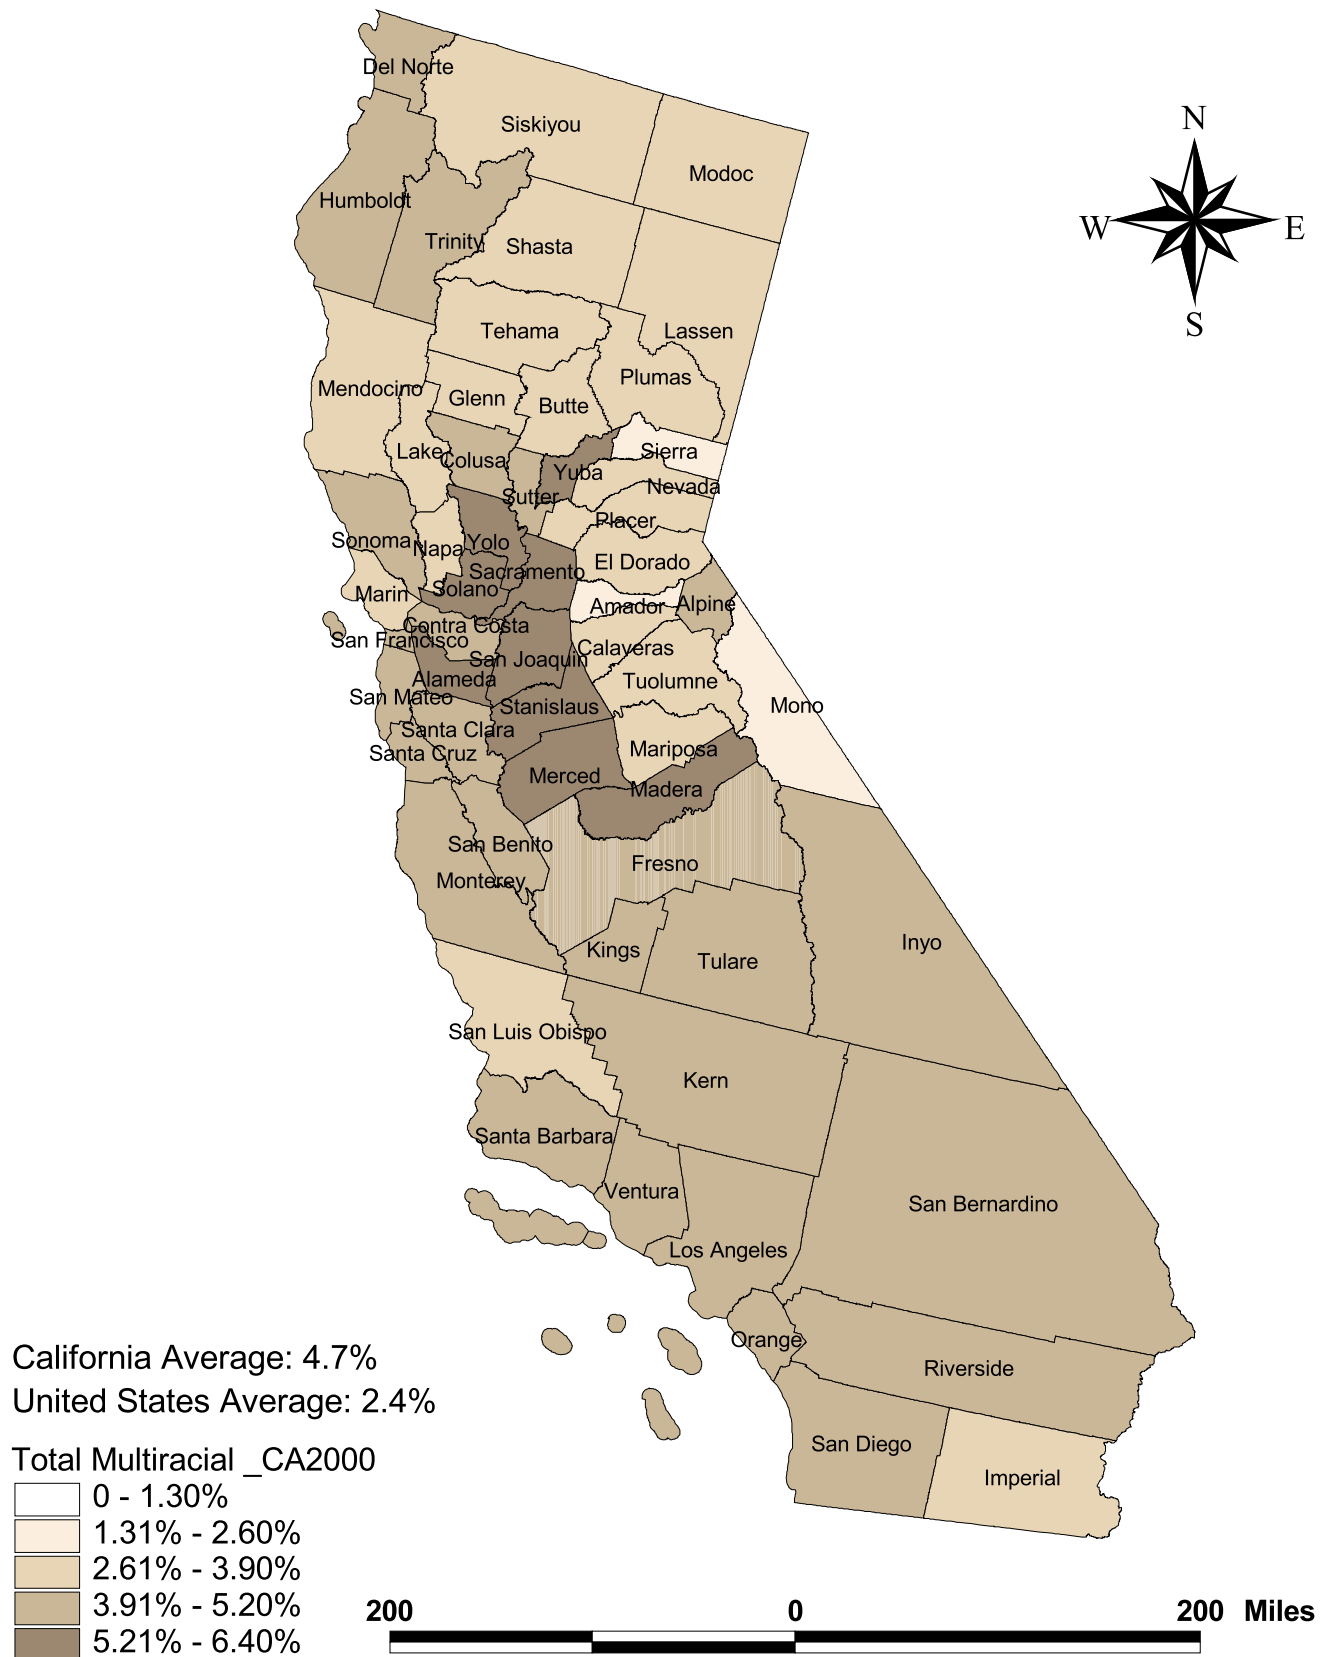

The Multiracial Belt

Percent Multiracial of County Population, California 2000

Source: Dowell Myers, Race Contours 2000, a collaborative USC-U.Michigan project
<http://www.usc.edu/sppd/census2000>