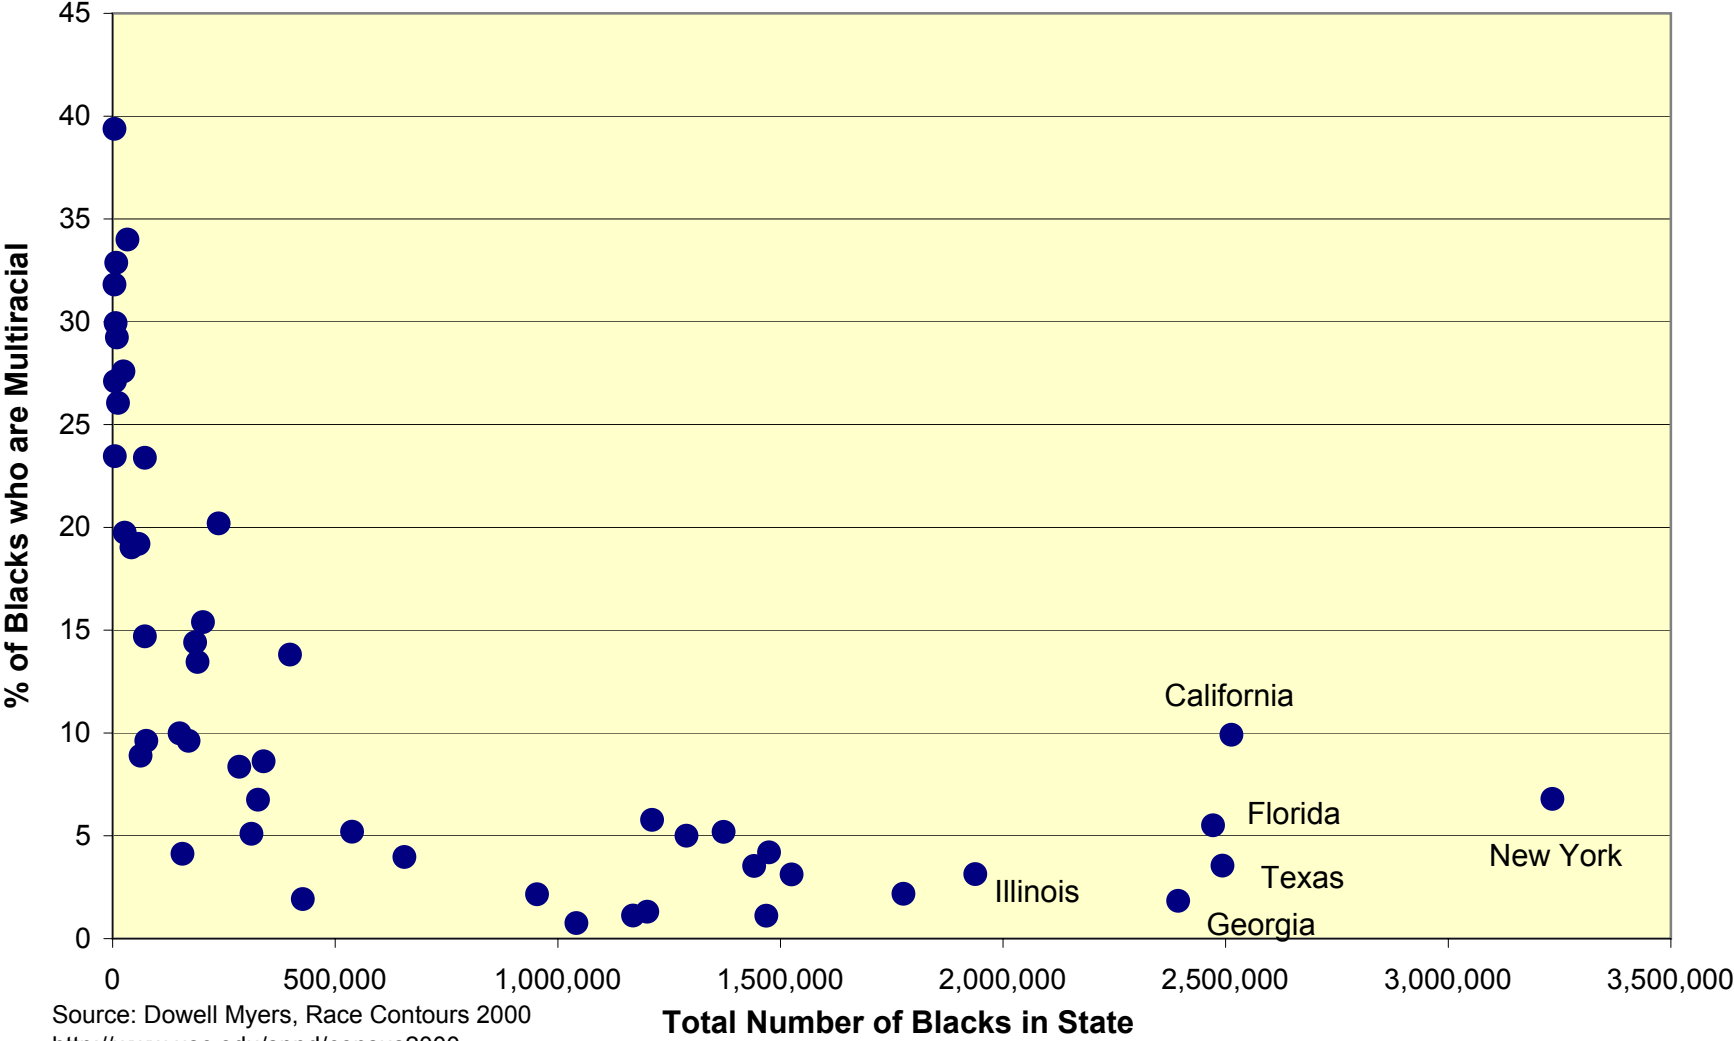

# Percent Multiracial Blacks by Size of Black Population in Each State, 2000

Source: Dowell Myers, Race Contours 2000  
<http://www.usc.edu/sppd/census2000>