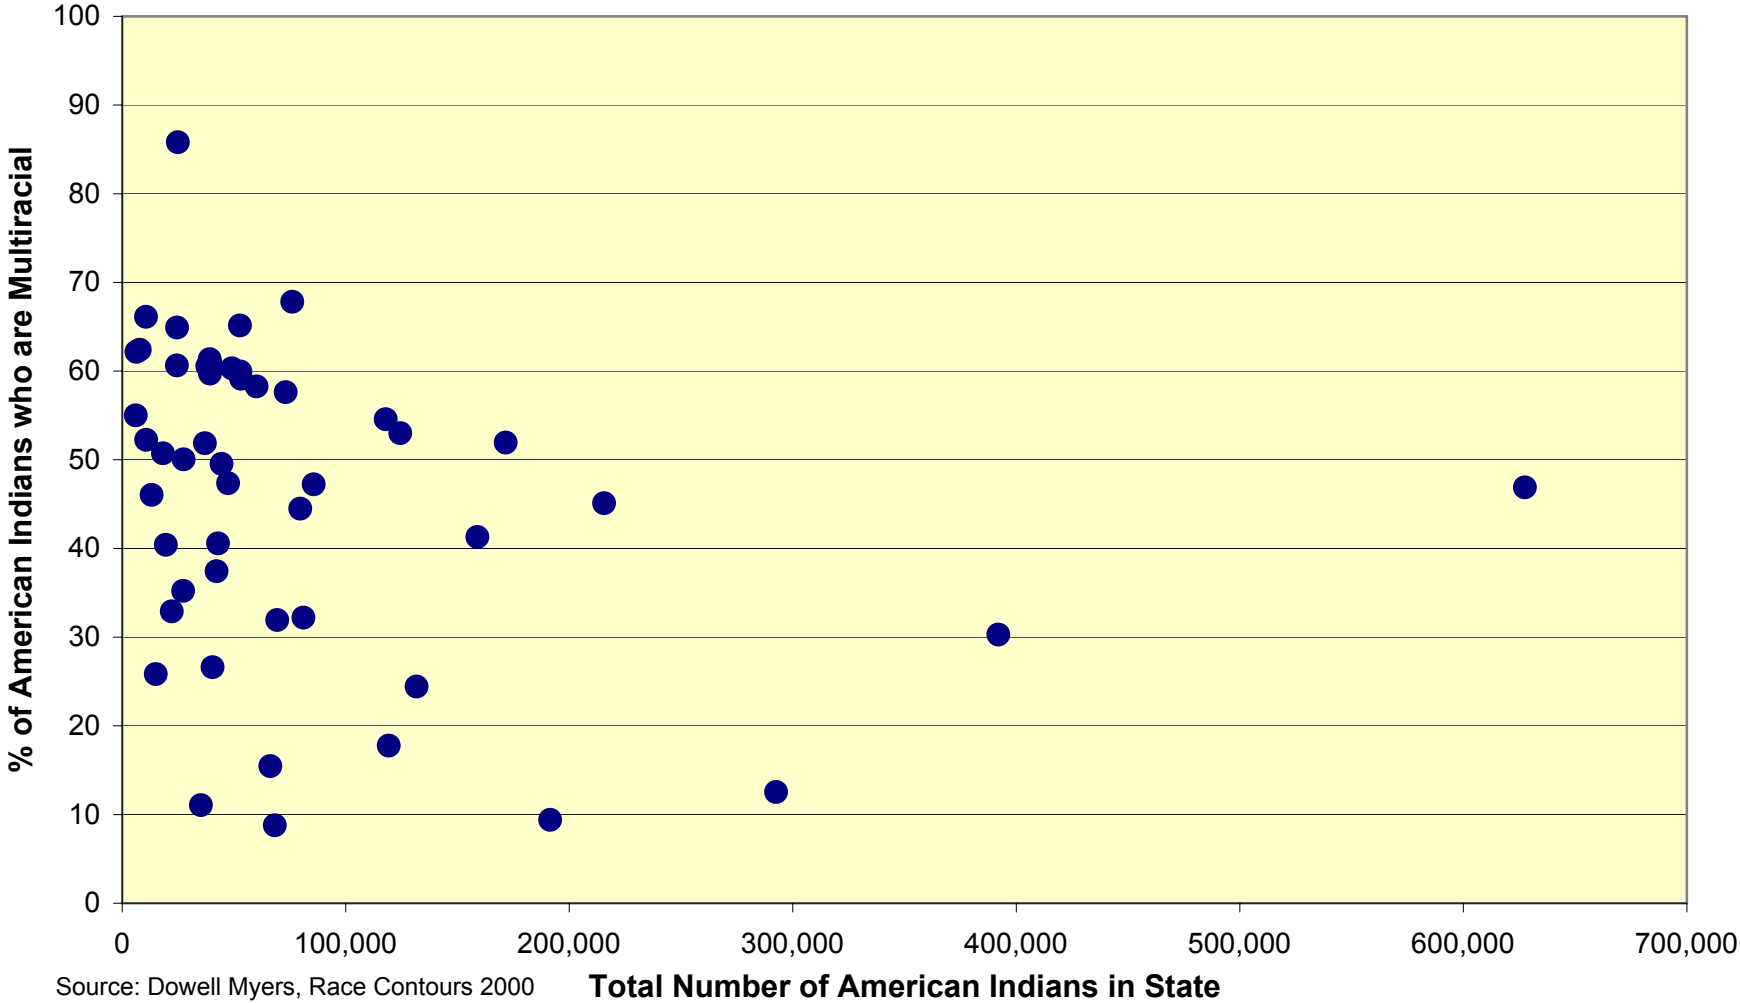

# Percent Multiracial American Indians by Size of American Indian Population in Each State, 2000

Source: Dowell Myers, Race Contours 2000  
<http://www.usc.edu/sppd/census2000>