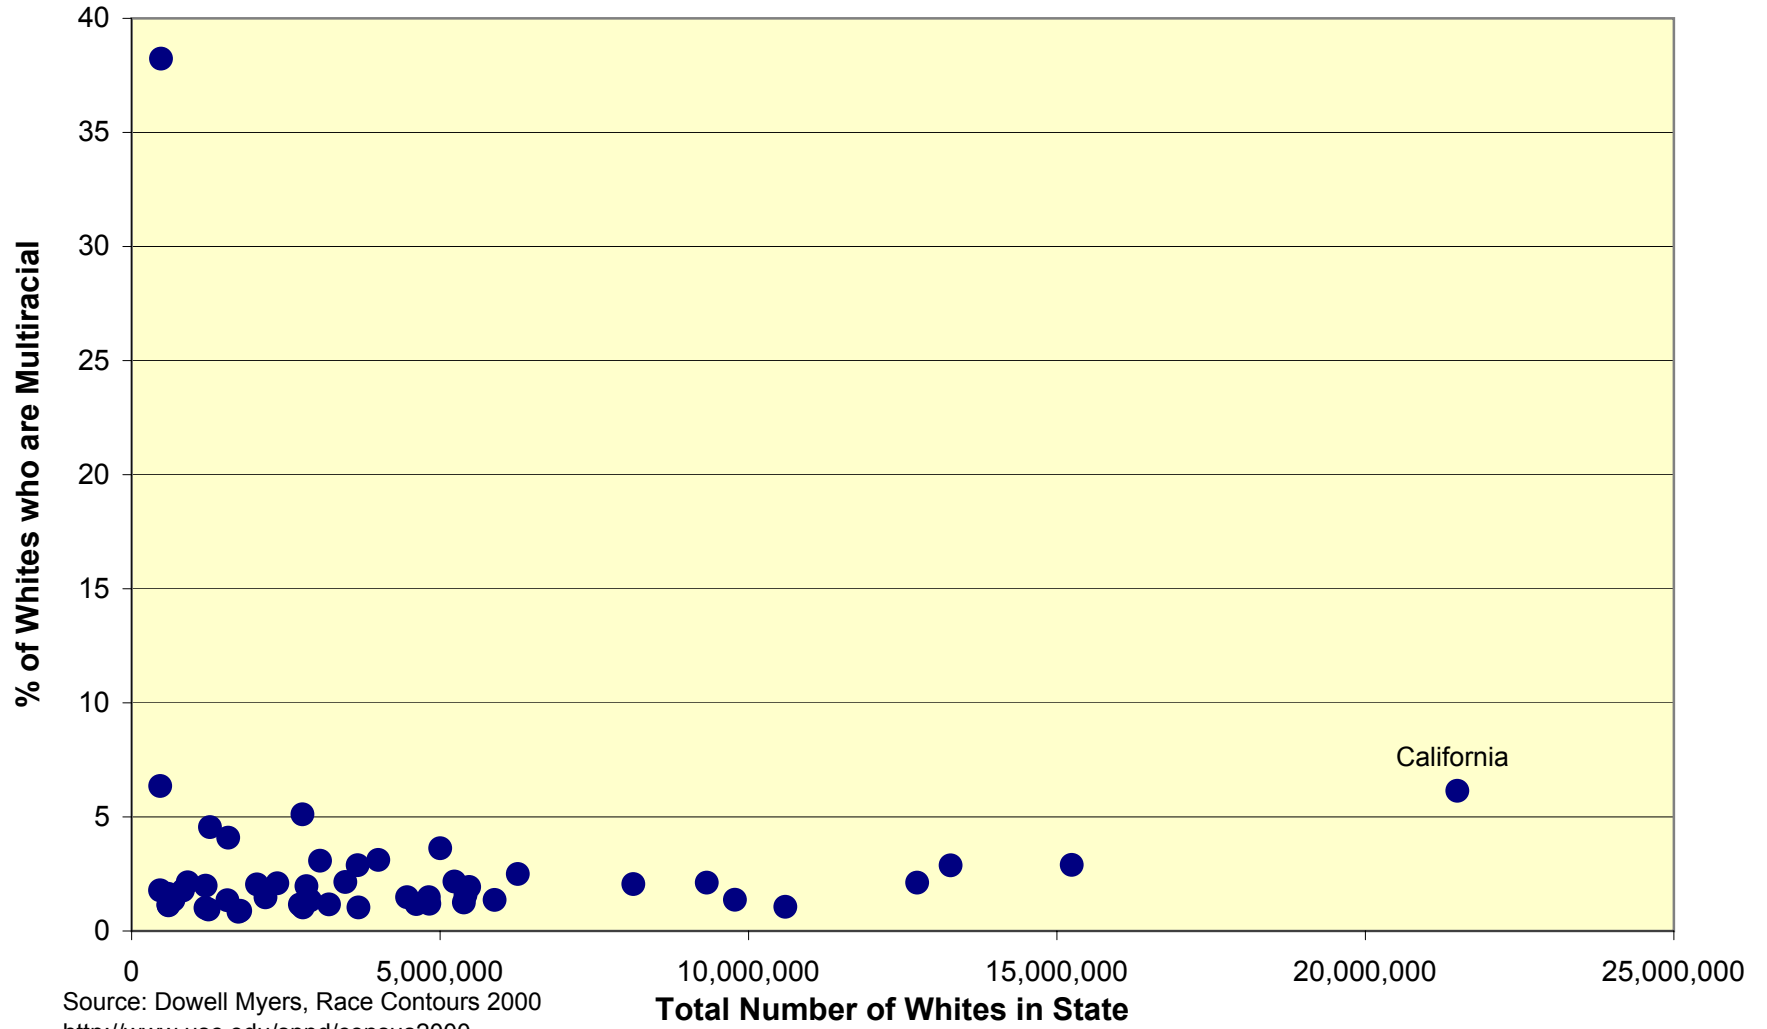

Percent Multiracial Whites by Size of White Population in Each State, 2000

Source: Dowell Myers, Race Contours 2000
<http://www.usc.edu/sppd/census2000>