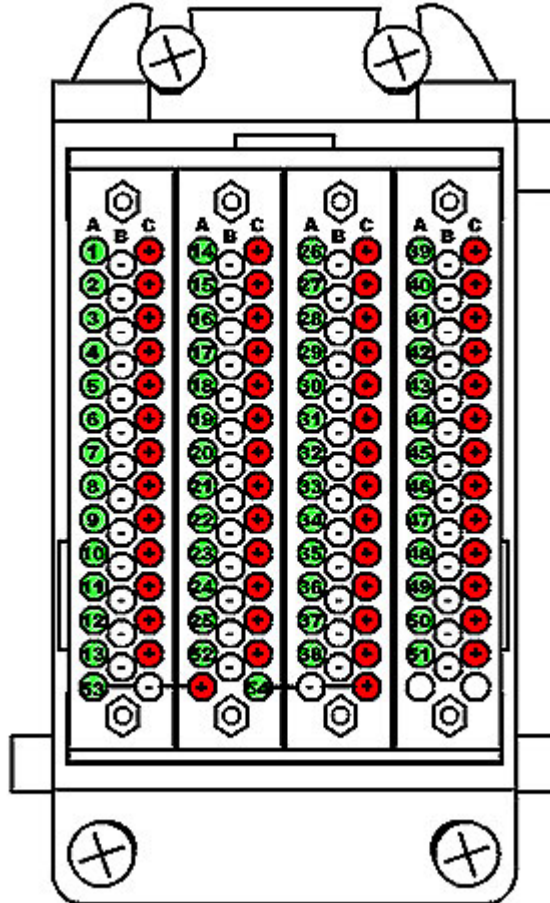

SOCKETS

PINS

PINS

SOCKETS

FRONT VIEW

	PART# RAMX025	NOTES#
	MATERIAL	FACE OF CONNECTOR WITH SOCKETS
	FINISH	
800-517-7683 email ramtech.net 3708 S.W. 42nd AVE GUALLE FL.	DATE	