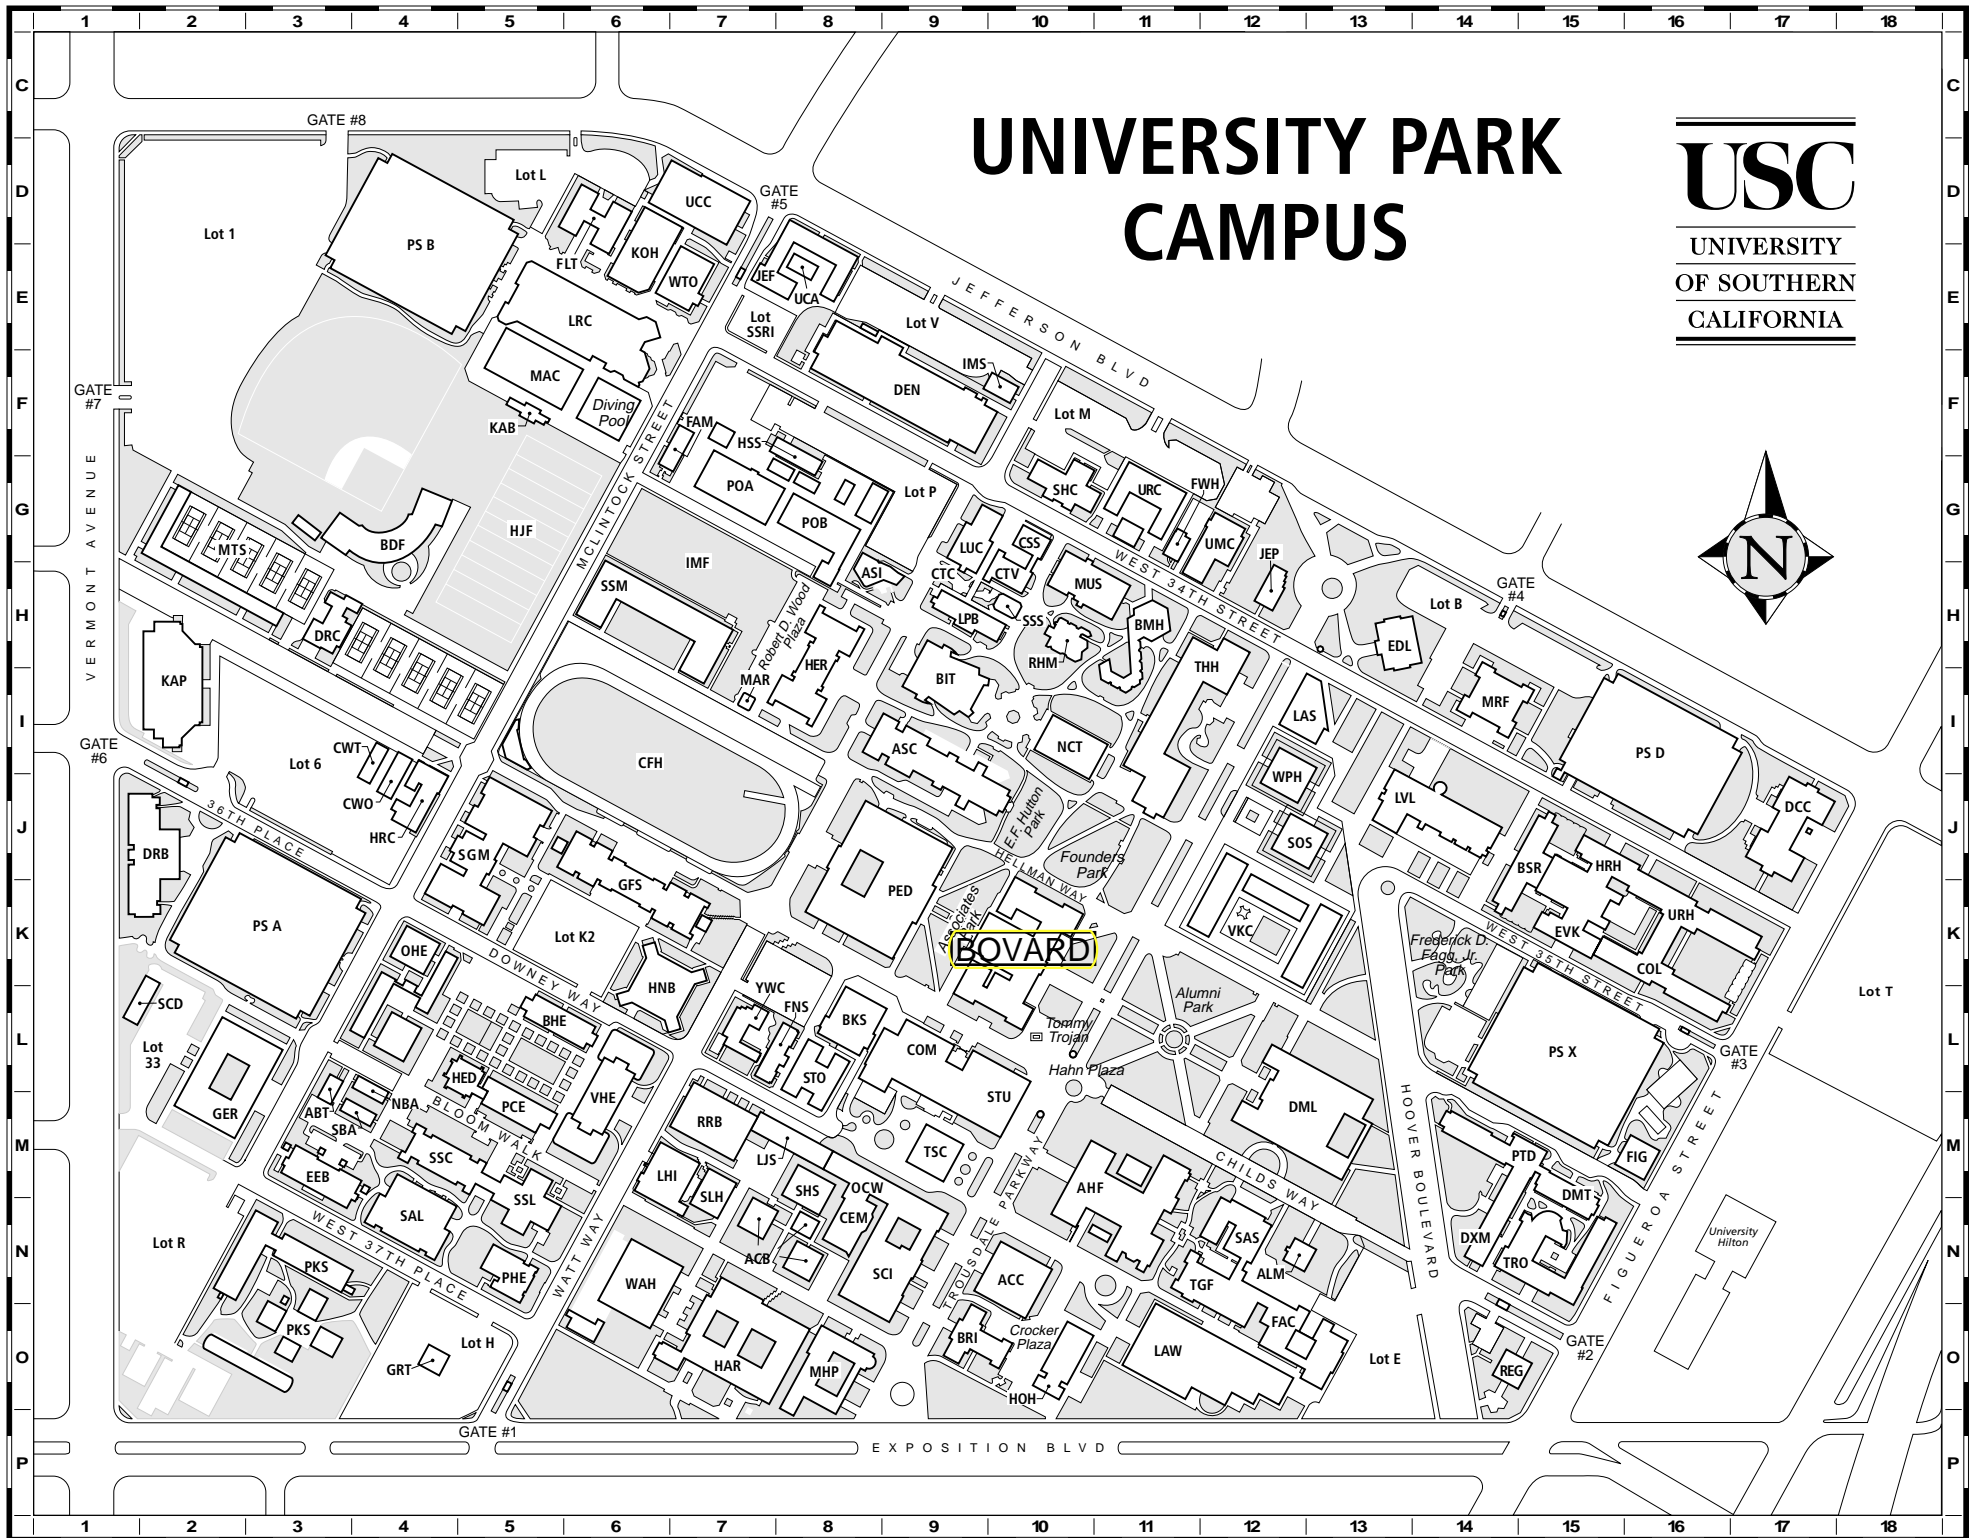

UNIVERSITY PARK CAMPUS

USC
UNIVERSITY
OF SOUTHERN
CALIFORNIA

University Park Campus Map Legend

ABT	Annex Building II	3-L	FLT	Fluor Tower	6-D	PKX	Parkside Apartments II	3-O
ACB	Ahmanson Center for Biological Research	8-N	FNS	Hazel and Stanley Hall Financial Services Building	8-L	PSA	Parking Structure A	3-K
ACC	School of Accounting	10-N	FWH	Freshman Writing House	11-G	PSB	Parking Structure B	4-D
ADM	Administration Building, Bovard and Kenneth Norris Jr. Auditorium	10-K	GER	Ethel Percy Andrus Gerontology Center	2-M	PSD	Parking Structure D	16-I
AHF	Allan Hancock Foundation, Auditorium and Museum	11-N	GFS	Grace Ford Salvatori Hall	6-K	PSX	Parking Structure C	15-L
ALM	Alumni House (Widney Hall)	12-N	GRT	Greenroom Theatre	4-O	PTD	Pardee Tower	14-M
ASC	Annenberg School for Communication	9-I	HAR	Harris Hall	7-O	REG	Registration Building	14-O
ASI	Schoenberg Institute	8-H	HED	Hedco Petroleum & Chemical Engineering Building	5-L	RHM	Ramo Hall of Music	10-H
BDF	Brooks Memorial Pavilion and Dedeaux Field	4-G	HER	Heritage Hall	8-I	RRB	Rapp Engineering Research Building	7-M
BHE	Biegler Hall of Engineering	5-L	HJF	Howard Jones Field (Football Practice Field)	5-G	SAL	Salvatori Computer Science Center	4-N
BIT	Bing Theatre	9-I	HNB	Hedco Neurosciences Building	6-L	SAS	Student Administrative Services Building	12-N
BKS	Pertusati University Bookstore	8-L	HOH	Hoffman Hall of Business Administration	10-O	SBA	South Barracks	4-M
BMH	Booth Ferris Rehearsal Hall	11-H	HRC	Human Relations Center	4-J	SCD	Drama Scene Dock	2-L
BRI	Bridge Hall	9-O	HSS	Humanities and Social Sciences Annex	8-G	SCI	Science Hall	9-N
BSR	Birnkrant Student Residence	15-J	IMF	Intramural Field	7-H	SGM	Seeley G. Mudd Building	5-J
CAS	College Academic Services Building	13-I	IMS	Instructional Media Services	10-F	SHC	Student Health Center, Claire Zellerbach Saroni	10-G
CEM	Center for Electron Microscopy and Microanalysis	8-N	JEF	Jefferson Building	8-D	SHS	Stauffer Hall of Science	8-N
CFH	Cromwell Athletic Field	6-I	JEP	Joint Educational Project House	12-H	SLH	Stauffer Science Lecture Hall	7-M
COL	College Hall	16-L	KAB	Kennedy Family Aquatics Building	5-F	SOS	Social Science Building	12-J
COM	Commons Building	9-L	KAP	Kaprielian Hall	2-I	SSC	Seaver Science Center	4-M
CSS	Harold Lloyd Motion Picture Sound Stage	10-G	KOH	Frank L. King Dining Hall	6-E	SSL	Seaver Science Library	5-N
CTC	Cinema Television Center Complex	9-H	LAW	Law Center	11-O	SSM	Safety and Systems Management Building	6-H
CTV	Carson Television Center	10-H	LHI	Loker Hydrocarbon Research Institute	6-M	SSS	Spielberg Music Scoring Stage	10-H
CWO	Childs Way Building I	4-J	LJS	Stabler Memorial Hall	8-M	STO	Stonier Hall	8-L
CWT	Childs Way Building II	4-I	LPB	Lucas Post Production Building	9-H	STU	Gwynn Wilson Student Union	10-M
DCC	Davidson Conference Center	17-J	LRC	General William Lyon University Center	6-E	TGF	Town and Gown Foyer	12-N
DEN	Norris Dental Science Center	9-F	LUC	Lucas Instructional Building	9-G	THH	Taper Hall of Humanities	11-I
DML	Doheny Memorial Library	13-M	LVL	Thomas and Dorothy Leavey Library	14-J	TRO	Trojan Residence Hall	15-N
DMT	Marks Tower	15-M	MAC	McDonalds Olympic Swim Stadium	5-F	TSC	Norman Topping Student Activities Center	9-M
DRB	Denny Research Building	2-J	MAR	McAlister Academic Resource Center	7-I	UAG	University Art Galleries	8-O
DRC	Drama Center	3-H	MHP	Mudd Hall of Philosophy	8-O	UCA	University Computing Services Annex	8-E
DXM	Marks Hall	14-N	MRF	Montgomery Ross Fisher Building	14-I	UCC	University Computing Center	7-D
EDL	Education Library, Stoops	13-H	MTS	Marks Tennis Stadium	2-H	URC	University Religious Center	11-G
EEB	Hughes Aircraft Electrical Engineering Building	3-M	MUS	Music Faculty Memorial Building	10-H	URH	University Hall	16-K
EVK	Elizabeth von KleinSmid Memorial Residence Hall	15-K	NBA	North Barracks	4-L	UUC	United University Church	12-G
FAC	Faculty Center	12-O	NCT	Norris Cinema Theatre	10-I	VHE	Vivian Hall of Engineering	6-M
FAM	Facilities Management Building	7-F	OCW	Organic Chemistry Wing	8-M	VKC	Von KleinSmid Center for International and Public Affairs	12-K
FIG	Figuroa Building	16-M	OHE	Olin Hall of Engineering	4-K	WAH	Watt Hall of Architecture and Fine Arts	6-N
			PCE	Petroleum & Chemical Engineering Building	5-M	WPH	Waite Phillips Hall of Education	12-I
			PED	Physical Education Building	9-K	WTP	Webb Tower	
			PHE	Charles Lee Powell Hall of Engineering	5-N			
			PKS	Parkside Apartments I	3-N			